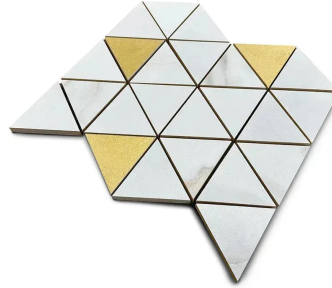

Amalfi Calacatta Gold Triangle Matte Porcelain Mosaic Tile

[View Product](#)

SKU	ATCOSBORMOS
Item size	9.85x11.4 inch
Tile Finish	Matte
Coverage	0.780
Sold By	sheet
Sq Ft Per Box	8.58
Tile Use	Outdoors, Indoor Walls, Light traffic floors, High traffic floors, Shower Walls, Shower Floor, Steam Room, Heat areas up to 150F, Commercial walls, Commercial Floors
Recommended thinset	Laticrete 254 Platinum
Country of Origin	Spain

Material	Porcelain
Thickness	13/32 inch
Mounting type	Mesh
Priced By	sheet
Pieces Per Box	11
Weight	3.00
Shade Variation	V3 (moderate)
Recommended Grout 1	Laticrete Permacolor