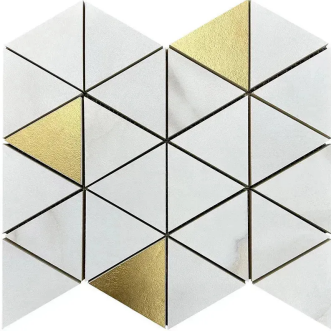

Amalfi Calacatta Gold Triangle Matte Porcelain Mosaic Tile

[View Product](#)

SKU	ATCOSBORMOS
Item size	9.85x11.4 inch
Tile Finish	Matte
Coverage	0.780
Sold By	sheet
Sq Ft Per Box	8.58
Tile Use	Outdoors, Indoor Walls, Light traffic floors, High traffic floors, Shower Walls, Shower Floor, Steam Room, Heat areas up to 150F, Commercial walls, Commercial Floors
Recommended thinset	Laticrete 254 Platinum
Country of Origin	Spain

Material	Porcelain
Thickness	13/32 inch
Mounting type	Mesh
Priced By	sheet
Pieces Per Box	11
Weight	3.00
Shade Variation	V3 (moderate)
Recommended Grout 1	Laticrete Permacolor