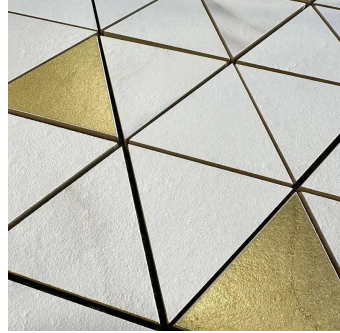

Amalfi Calacatta Gold Triangle Matte Porcelain Mosaic Tile

[View Product](#)

SKU	ATCOSBORMOS
Item size	9.85x11.4 inch
Tile Finish	Matte
Coverage	0.780
Sold By	sheet
Sq Ft Per Box	8.58
Tile Use	Outdoors, Indoor Walls, Light traffic floors, High traffic floors, Shower Walls, Shower Floor, Steam Room, Heat areas up to 150F, Commercial walls, Commercial Floors
Recommended thinset	Laticrete 254 Platinum
Country of Origin	Spain

Material	Porcelain
Thickness	13/32 inch
Mounting type	Mesh
Priced By	sheet
Pieces Per Box	11
Weight	3.00
Shade Variation	V3 (moderate)
Recommended Grout 1	Laticrete Permacolor