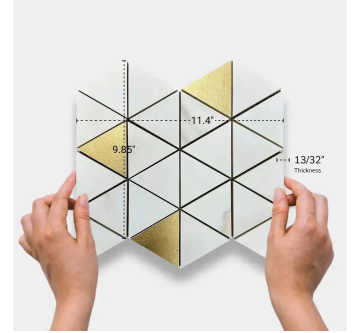

Amalfi Calacatta Gold Triangle Matte Porcelain Mosaic Tile

[View Product](#)

SKU	ATCOSBORMOS
Item size	9.85x11.4 inch
Tile Finish	Matte
Coverage	0.780
Sold By	sheet
Sq Ft Per Box	8.58
Tile Use	Outdoors, Indoor Walls, Light traffic floors, High traffic floors, Shower Walls, Shower Floor, Steam Room, Heat areas up to 150F, Commercial walls, Commercial Floors
Recommended thinset	Laticrete 254 Platinum
Country of Origin	Spain

Material	Porcelain
Thickness	13/32 inch
Mounting type	Mesh
Priced By	sheet
Pieces Per Box	11
Weight	3.00
Shade Variation	V3 (moderate)
Recommended Grout 1	Laticrete Permacolor