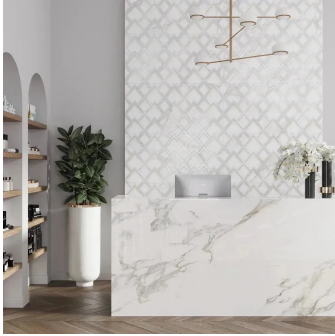

Amalfi Calacatta Gold 24x48 Matte Porcelain Tile

[View Product](#)

SKU	ATCOSCHV2448
Item size	47.25x23.7 inch
Tile Finish	Polished
Coverage	7.75
Sold By	box
Sq Ft Per Box	7.750
Tile Use	Indoor Walls, Shower Walls, Steam Room, Heat areas up to 150F, Commercial walls
Recommended thinset	Laticrete 254 Platinum
Country of Origin	Spain

Material	Porcelain
Thickness	13/32 inch
Mounting type	Loose
Priced By	sf
Pieces Per Box	1
Weight	5.29
Shade Variation	V3 (moderate)
Recommended Grout 1	Laticrete Permacolor