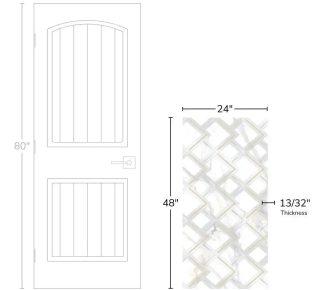

Amalfi Calacatta Gold 24x48 Matte Porcelain Tile

[View Product](#)

SKU	ATCOSCHV2448
Item size	47.25x23.7 inch
Tile Finish	Polished
Coverage	7.75
Sold By	box
Sq Ft Per Box	7.750
Tile Use	Indoor Walls, Shower Walls, Steam Room, Heat areas up to 150F, Commercial walls
Recommended thinset	Laticrete 254 Platinum
Country of Origin	Spain

Material	Porcelain
Thickness	13/32 inch
Mounting type	Loose
Priced By	sf
Pieces Per Box	1
Weight	5.29
Shade Variation	V3 (moderate)
Recommended Grout 1	Laticrete Permacolor