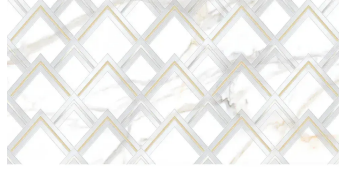

Amalfi Calacatta Gold 24x48 Matte Porcelain Tile

[View Product](#)

SKU	ATCOSCHV2448	Material	Porcelain
Item size	47.25x23.7 inch	Thickness	13/32 inch
Tile Finish	Polished	Mounting type	Loose
Coverage	7.75	Priced By	sf
Sold By	box	Pieces Per Box	1
Sq Ft Per Box	7.750	Weight	5.29
Tile Use	Indoor Walls, Shower Walls, Steam Room, Heat areas up to 150F, Commercial walls	Shade Variation	V3 (moderate)
Recommended thinset	Laticrete 254 Platinum	Recommended Grout 1	Laticrete Permacolor
Country of Origin	Spain		