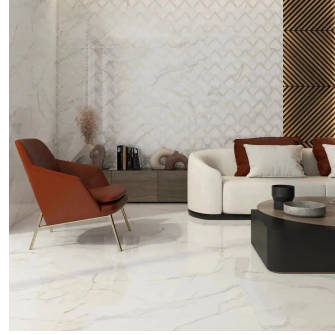

Amalfi Calacatta Gold 24x48 Matte Porcelain Tile

[View Product](#)

SKU	ATCOSCHV2448	Material	Porcelain
Item size	47.25x23.7 inch	Thickness	13/32 inch
Tile Finish	Polished	Mounting type	Loose
Coverage	7.75	Priced By	sf
Sold By	box	Pieces Per Box	1
Sq Ft Per Box	7.750	Weight	5.29
Tile Use	Indoor Walls, Shower Walls, Steam Room, Heat areas up to 150F, Commercial walls	Shade Variation	V3 (moderate)
Recommended thinset	Laticrete 254 Platinum	Recommended Grout 1	Laticrete Permacolor
Country of Origin	Spain		