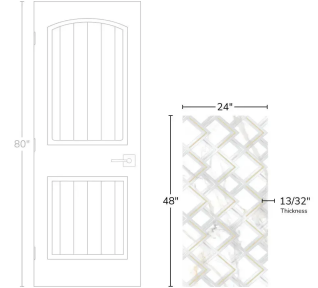

Amalfi Calacatta Gold 24x48 Matte Porcelain Tile

[View Product](#)

SKU	ATCOSCHV2448
Item size	47.25x23.7 inch
Tile Finish	Polished
Coverage	7.75
Sold By	box
Sq Ft Per Box	7.750
Tile Use	Indoor Walls, Shower Walls, Steam Room, Heat areas up to 150F, Commercial walls
Recommended thinset	Laticrete 254 Platinum
Country of Origin	Spain

Material	Porcelain
Thickness	13/32 inch
Mounting type	Loose
Priced By	sf
Pieces Per Box	1
Weight	5.29
Shade Variation	V3 (moderate)
Recommended Grout 1	Laticrete Permacolor