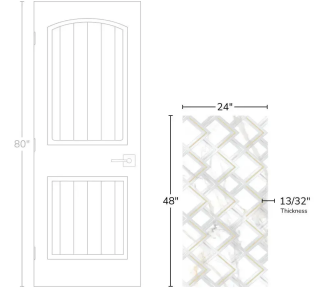

Amalfi Calacatta Gold 24x48 Matte Porcelain Tile

[View Product](#)

SKU	ATCOSCHV2448	Material	Porcelain
Item size	47.25x23.7 inch	Thickness	13/32 inch
Tile Finish	Polished	Mounting type	Loose
Coverage	7.75	Priced By	sf
Sold By	box	Pieces Per Box	1
Sq Ft Per Box	7.750	Weight	5.29
Tile Use	Indoor Walls, Shower Walls, Steam Room, Heat areas up to 150F, Commercial walls	Shade Variation	V3 (moderate)
Recommended thinset	Laticrete 254 Platinum	Recommended Grout 1	Laticrete Permacolor
Country of Origin	Spain		