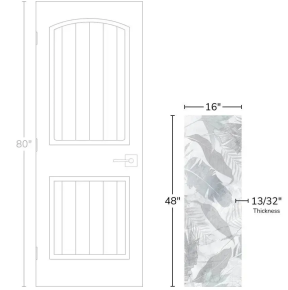

Amalfi Ravello Calacatta Gold 16x48 Matte Ceramic Tile

[View Product](#)

SKU	ATCOSLVS1648
Item size	15.75x47.26 inch
Tile Finish	3rd Fired
Coverage	5.168
Sold By	box
Sq Ft Per Box	10.336
Tile Use	Indoor Walls, Shower Walls, Steam Room, Heat areas up to 150F, Commercial walls
Recommended thinset	Laticrete 254 Platinum
Country of Origin	Spain

Material	Ceramic
Thickness	13/32 inch
Mounting type	Loose
Priced By	sf
Pieces Per Box	2
Weight	3.87
Shade Variation	V3 (moderate)
Recommended Grout 1	Laticrete Permacolor