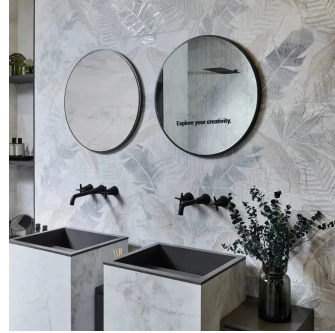

Amalfi Ravello Calacatta Gold 16x48 Matte Ceramic Tile

[View Product](#)

SKU	ATCOSLVS1648
Item size	15.75x47.26 inch
Tile Finish	3rd Fired
Coverage	5.168
Sold By	box
Sq Ft Per Box	10.336
Tile Use	Indoor Walls, Shower Walls, Steam Room, Heat areas up to 150F, Commercial walls
Recommended thinset	Laticrete 254 Platinum
Country of Origin	Spain

Material	Ceramic
Thickness	13/32 inch
Mounting type	Loose
Priced By	sf
Pieces Per Box	2
Weight	3.87
Shade Variation	V3 (moderate)
Recommended Grout 1	Laticrete Permacolor