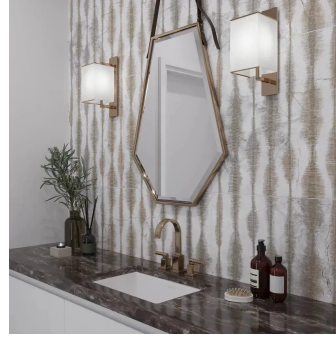

Amalfi Serenades 24x48 Polished Porcelain Tile

[View Product](#)

SKU	ATCOSMLD2448	Material	Porcelain
Item size	47.25x23.7 inch	Thickness	13/32 inch
Tile Finish	Polished	Mounting type	Loose
Coverage	7.75	Priced By	sf
Sold By	box	Pieces Per Box	1
Sq Ft Per Box	7.750	Weight	5.29
Tile Use	Indoor Walls, Shower Walls, Steam Room, Heat areas up to 150F, Commercial walls	Shade Variation	V3 (moderate)
Recommended thinset	Laticrete 254 Platinum	Recommended Grout 1	Laticrete Permacolor
Country of Origin	Spain		