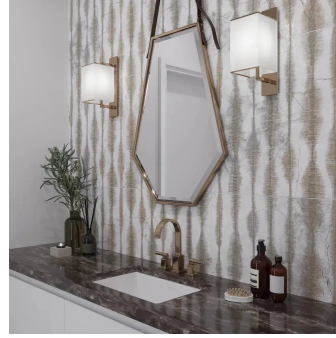

Amalfi Serenades 24x48 Polished Porcelain Tile

[View Product](#)

SKU	ATCOSMLD2448
Item size	47.25x23.7 inch
Tile Finish	Polished
Coverage	7.75
Sold By	box
Sq Ft Per Box	7.750
Tile Use	Indoor Walls, Shower Walls, Steam Room, Heat areas up to 150F, Commercial walls
Recommended thinset	Laticrete 254 Platinum
Country of Origin	Spain

Material	Porcelain
Thickness	13/32 inch
Mounting type	Loose
Priced By	sf
Pieces Per Box	1
Weight	5.29
Shade Variation	V3 (moderate)
Recommended Grout 1	Laticrete Permacolor