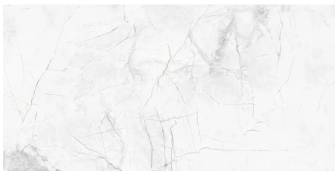

Amalfi White 24x48 Polished Porcelain Tile

[View Product](#)

| | |
|---------------------|----------------------|
| SKU | ATCOSWHT2448 |
| Item size | 47.25x23.7 inch |
| Mounting type | Loose |
| Priced By | sf |
| Pieces Per Box | 2 |
| Weight | 5.10 |
| Shade Variation | V3 (moderate) |
| Recommended Grout 1 | Laticrete Permacolor |

| | |
|---------------------|---|
| Material | Porcelain |
| Tile Finish | Polished |
| Coverage | 7.75 |
| Sold By | box |
| Sq Ft Per Box | 15.500 |
| Tile Use | Outdoors, Indoor Walls, Light traffic floors, High traffic floors, Shower Walls, Steam Room, Heat areas up to 150F, Commercial walls, Commercial Floors |
| Recommended thinset | Laticrete 254 Platinum |
| Country of Origin | Spain |