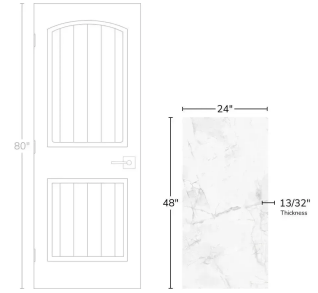

Amalfi White 24x48 Polished Porcelain Tile

[View Product](#)

SKU	ATCOSWHT2448
Item size	47.25x23.7 inch
Tile Finish	Polished
Coverage	7.75
Sold By	box
Sq Ft Per Box	15.500
Tile Use	Outdoors, Indoor Walls, Light traffic floors, High traffic floors, Shower Walls, Steam Room, Heat areas up to 150F, Commercial walls, Commercial Floors
Recommended thinset	Laticrete 254 Platinum
Country of Origin	Spain

Material	Porcelain
Thickness	13/32 inch
Mounting type	Loose
Priced By	sf
Pieces Per Box	2
Weight	5.10
Shade Variation	V3 (moderate)
Recommended Grout 1	Laticrete Permacolor