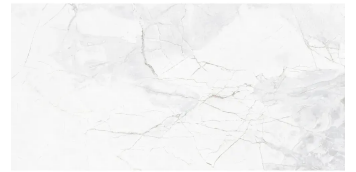

Amalfi White 24x48 Polished Porcelain Tile

[View Product](#)

SKU	ATCOSWHT2448
Item size	47.25x23.7 inch
Tile Finish	Polished
Coverage	7.75
Sold By	box
Sq Ft Per Box	15.500
Tile Use	Outdoors, Indoor Walls, Light traffic floors, High traffic floors, Shower Walls, Steam Room, Heat areas up to 150F, Commercial walls, Commercial Floors
Recommended thinset	Laticrete 254 Platinum
Country of Origin	Spain

Material	Porcelain
Thickness	13/32 inch
Mounting type	Loose
Priced By	sf
Pieces Per Box	2
Weight	5.10
Shade Variation	V3 (moderate)
Recommended Grout 1	Laticrete Permacolor