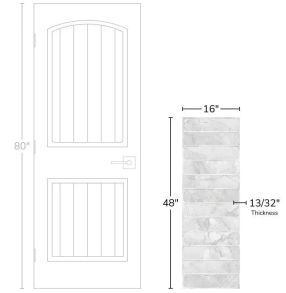

Amalfi Riviera White 16x48 Matte Ceramic Tile

[View Product](#)

SKU	ATCOSWHTCON1648
Item size	15.75x47.25 inch
Tile Finish	Matte
Coverage	5.168
Sold By	box
Sq Ft Per Box	15.5
Tile Use	Indoor Walls, Shower Walls, Steam Room, Heat areas up to 150F, Commercial walls
Recommended thinset	Laticrete 254 Platinum
Country of Origin	Spain

Material	Ceramic
Thickness	13/32 inch
Mounting type	Loose
Priced By	sf
Pieces Per Box	3
Weight	3.48
Shade Variation	V3 (moderate)
Recommended Grout 1	Laticrete Permacolor