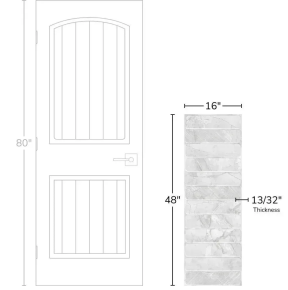

# Amalfi Riviera White 16x48 Matte Ceramic Tile

[View Product](#)

SKU	ATCOSWHTCON1648
Item size	15.75x47.25 inch
Tile Finish	Matte
Coverage	5.168
Sold By	box
Sq Ft Per Box	15.5
Tile Use	Indoor Walls, Shower Walls, Steam Room, Heat areas up to 150F, Commercial walls
Recommended thinset	Laticrete 254 Platinum
Country of Origin	Spain

Material	Ceramic
Thickness	13/32 inch
Mounting type	Loose
Priced By	sf
Pieces Per Box	3
Weight	3.48
Shade Variation	V3 (moderate)
Recommended Grout 1	Laticrete Permacolor