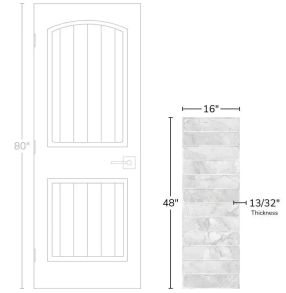

# Amalfi Riviera White 16x48 Matte Ceramic Tile

[View Product](#)

SKU	ATCOSWHTCON1648
Item size	15.75x47.25 inch
Tile Finish	Matte
Coverage	5.168
Sold By	box
Sq Ft Per Box	15.5
Tile Use	Indoor Walls, Shower Walls, Steam Room, Heat areas up to 150F, Commercial walls
Recommended thinset	Laticrete 254 Platinum
Country of Origin	Spain

Material	Ceramic
Thickness	13/32 inch
Mounting type	Loose
Priced By	sf
Pieces Per Box	3
Weight	3.48
Shade Variation	V3 (moderate)
Recommended Grout 1	Laticrete Permacolor