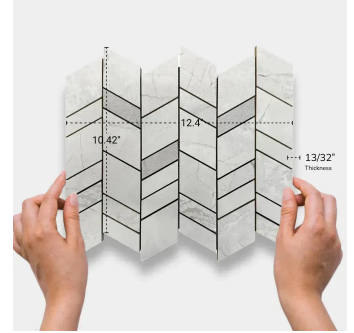

Amalfi White Chevron Matte Porcelain Mosaic Tile

[View Product](#)

SKU	ATCOSWHTMOS
Item size	10.42x12.4 inch
Tile Finish	Matte
Coverage	0.898
Sold By	sheet
Sq Ft Per Box	9.880
Tile Use	Outdoors, Indoor Walls, Light traffic floors, High traffic floors, Shower Walls, Shower Floor, Steam Room, Swimming Pool, Heat areas up to 150F, Commercial walls, Commercial Floors
Recommended thinset	Laticrete 254 Platinum
Country of Origin	Spain

Material	Porcelain
Thickness	13/32 inch
Mounting type	Mesh
Priced By	sheet
Pieces Per Box	11
Weight	3.36
Shade Variation	V3 (moderate)
Recommended Grout 1	Laticrete Permacolor