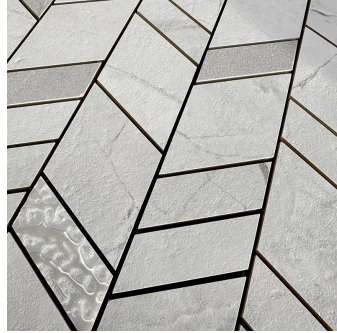

# Amalfi White Chevron Matte Porcelain Mosaic Tile

[View Product](#)

SKU	ATCOSWHTMOS	Material	Porcelain
Item size	10.42x12.4 inch	Tile Finish	Matte
Mounting type	Mesh	Coverage	0.898
Priced By	sheet	Sold By	sheet
Pieces Per Box	11	Sq Ft Per Box	9.880
Weight	3.36	Tile Use	Outdoors, Indoor Walls, Light traffic floors, High traffic floors, Shower Walls, Shower Floor, Steam Room, Swimming Pool, Heat areas up to 150F, Commercial walls, Commercial Floors
Shade Variation	V3 (moderate)	Recommended thinset	Laticrete 254 Platinum
Recommended Grout 1	Laticrete Permacolor	Country of Origin	Spain