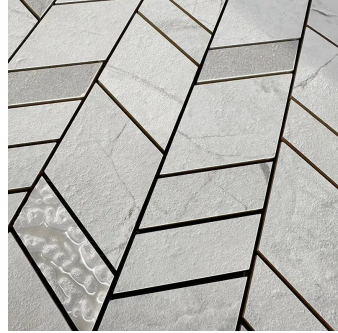

# Amalfi White Chevron Matte Porcelain Mosaic Tile

[View Product](#)

SKU	ATCOSWHTMOS
Item size	10.42x12.4 inch
Tile Finish	Matte
Coverage	0.898
Sold By	sheet
Sq Ft Per Box	9.880
Tile Use	Outdoors, Indoor Walls, Light traffic floors, High traffic floors, Shower Walls, Shower Floor, Steam Room, Swimming Pool, Heat areas up to 150F, Commercial walls, Commercial Floors
Recommended thinset	Laticrete 254 Platinum
Country of Origin	Spain

Material	Porcelain
Thickness	13/32 inch
Mounting type	Mesh
Priced By	sheet
Pieces Per Box	11
Weight	3.36
Shade Variation	V3 (moderate)
Recommended Grout 1	Laticrete Permacolor