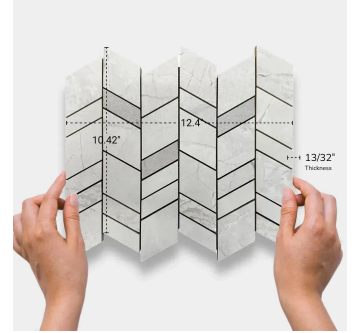

# Amalfi White Chevron Matte Porcelain Mosaic Tile

[View Product](#)

SKU	ATCOSWHTMOS
Item size	10.42x12.4 inch
Tile Finish	Matte
Coverage	0.898
Sold By	sheet
Sq Ft Per Box	9.880
Tile Use	Outdoors, Indoor Walls, Light traffic floors, High traffic floors, Shower Walls, Shower Floor, Steam Room, Swimming Pool, Heat areas up to 150F, Commercial walls, Commercial Floors
Recommended thinset	Laticrete 254 Platinum
Country of Origin	Spain

Material	Porcelain
Thickness	13/32 inch
Mounting type	Mesh
Priced By	sheet
Pieces Per Box	11
Weight	3.36
Shade Variation	V3 (moderate)
Recommended Grout 1	Laticrete Permacolor