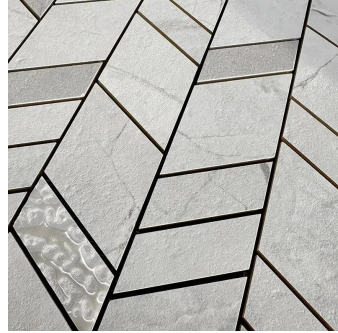

Amalfi White Chevron Matte Porcelain Mosaic Tile

[View Product](#)

SKU	ATCOSWHTMOS
Item size	10.42x12.4 inch
Tile Finish	Matte
Coverage	0.898
Sold By	sheet
Sq Ft Per Box	9.880
Tile Use	Outdoors, Indoor Walls, Light traffic floors, High traffic floors, Shower Walls, Shower Floor, Steam Room, Swimming Pool, Heat areas up to 150F, Commercial walls, Commercial Floors
Recommended thinset	Laticrete 254 Platinum
Country of Origin	Spain

Material	Porcelain
Thickness	13/32 inch
Mounting type	Mesh
Priced By	sheet
Pieces Per Box	11
Weight	3.36
Shade Variation	V3 (moderate)
Recommended Grout 1	Laticrete Permacolor