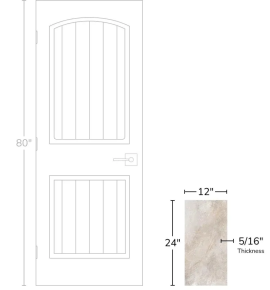

Nevis Beige 12x24 Matte Porcelain Tile

[View Product](#)

SKU	ATENVALM1224
Item size	12.6x24.6 inch
Tile Finish	Matte
Coverage	2.153
Sold By	box
Sq Ft Per Box	10.76
Tile Use	Outdoors, Indoor Walls, Light traffic floors, High traffic floors, Shower Walls, Shower Floor, Steam Room, Heat areas up to 150F, Commercial walls, Commercial Floors
Tile Edges	Pressed
Recommended Grout 1	Laticrete Permacolor White

Material	Porcelain
Thickness	5/16 inch
Mounting type	Loose
Priced By	sf
Pieces Per Box	5
Weight	4.18
Shade Variation	V2 (slight)
Recommended thinset	Laticrete 254 Platinum
Country of Origin	Spain