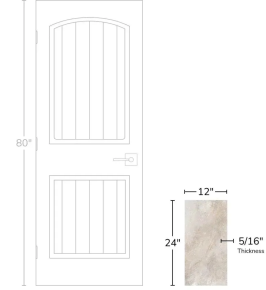

# Nevis Beige 12x24 Matte Porcelain Tile

[View Product](#)

SKU	ATENVALM1224
Item size	12.6x24.6 inch
Tile Finish	Matte
Coverage	2.153
Sold By	box
Sq Ft Per Box	10.76
Tile Use	Outdoors, Indoor Walls, Light traffic floors, High traffic floors, Shower Walls, Shower Floor, Steam Room, Heat areas up to 150F, Commercial walls, Commercial Floors
Tile Edges	Pressed
Recommended Grout 1	Laticrete Permacolor White

Material	Porcelain
Thickness	5/16 inch
Mounting type	Loose
Priced By	sf
Pieces Per Box	5
Weight	4.18
Shade Variation	V2 (slight)
Recommended thinset	Laticrete 254 Platinum
Country of Origin	Spain