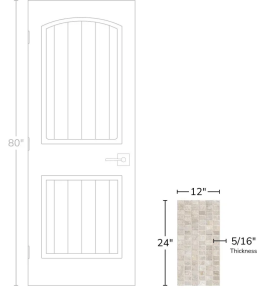

Nevis Brick Beige 12x24 Matte Porcelain Tile

[View Product](#)

SKU	ATENVALMDEC	Material	Porcelain
Item size	12.6x24.6 inch	Thickness	5/16 inch
Tile Finish	Matte	Mounting type	Loose
Coverage	2.1525	Priced By	sf
Sold By	box	Pieces Per Box	5
Sq Ft Per Box	10.76	Weight	4.181
Tile Use	Outdoors, Indoor Walls, Light traffic floors, Shower Walls, Steam Room, Heat areas up to 150F, Commercial walls	Shade Variation	V2 (slight)
Tile Edges	Pressed	Recommended thinset	Laticrete 254 Platinum
Recommended Grout 1	Laticrete Permacolor White	Country of Origin	Spain