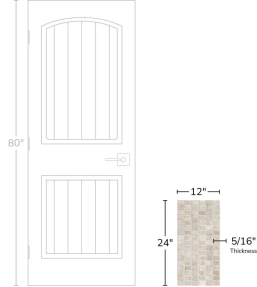

Nevis Brick Beige 12x24 Matte Porcelain Tile

[View Product](#)

SKU	ATENVALMDEC	Material	Porcelain
Item size	12.6x24.6 inch	Thickness	5/16 inch
Tile Finish	Matte	Mounting type	Loose
Coverage	2.1525	Priced By	sf
Sold By	box	Pieces Per Box	5
Sq Ft Per Box	10.76	Weight	4.181
Tile Use	Outdoors, Indoor Walls, Light traffic floors, Shower Walls, Steam Room, Heat areas up to 150F, Commercial walls	Shade Variation	V2 (slight)
Tile Edges	Pressed	Recommended thinset	Laticrete 254 Platinum
Recommended Grout 1	Laticrete Permacolor White	Country of Origin	Spain