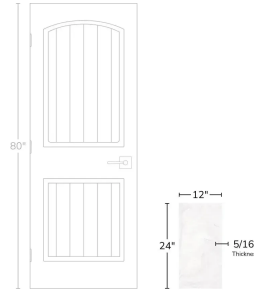

Nevis White 12x24 Matte Porcelain Tile

[View Product](#)

SKU	ATENVBLN1224	Material	Porcelain
Item size	12.6x24.6 inch	Thickness	5/16 inch
Tile Finish	Matte	Mounting type	Loose
Coverage	2.1525	Priced By	sf
Sold By	box	Pieces Per Box	5
Sq Ft Per Box	10.76	Weight	4.18
Tile Use	Outdoors, Indoor Walls, Light traffic floors, High traffic floors, Shower Walls, Shower Floor, Steam Room, Heat areas up to 150F, Commercial walls, Commercial Floors	Shade Variation	V2 (slight)
Tile Edges	Pressed	Recommended thinset	Laticrete 254 Platinum
Recommended Grout 1	Laticrete Permacolor White	Country of Origin	Spain