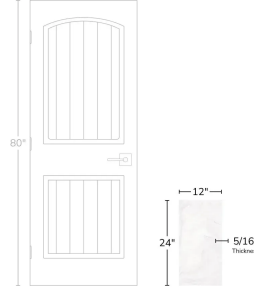

Nevis White 12x24 Matte Porcelain Tile

[View Product](#)

SKU	ATENVBLN1224	Material	Porcelain
Item size	12.6x24.6 inch	Thickness	5/16 inch
Tile Finish	Matte	Mounting type	Loose
Coverage	2.1525	Priced By	sf
Sold By	box	Pieces Per Box	5
Sq Ft Per Box	10.76	Weight	4.18
Tile Use	Outdoors, Indoor Walls, Light traffic floors, High traffic floors, Shower Walls, Shower Floor, Steam Room, Heat areas up to 150F, Commercial walls, Commercial Floors	Shade Variation	V2 (slight)
Tile Edges	Pressed	Recommended thinset	Laticrete 254 Platinum
Recommended Grout 1	Laticrete Permacolor White	Country of Origin	Spain