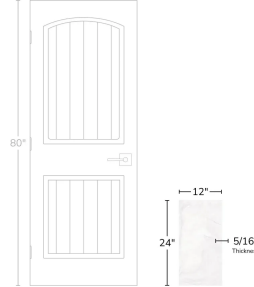

Nevis White 12x24 Matte Porcelain Tile

[View Product](#)

SKU	ATENVBLN1224	Material	Porcelain
Item size	12.6x24.6 inch	Thickness	5/16 inch
Tile Finish	Matte	Mounting type	Loose
Coverage	2.1525	Priced By	sf
Sold By	box	Pieces Per Box	5
Sq Ft Per Box	10.76	Weight	4.18
Tile Use	Outdoors, Indoor Walls, Light traffic floors, High traffic floors, Shower Walls, Shower Floor, Steam Room, Heat areas up to 150F, Commercial walls, Commercial Floors	Shade Variation	V2 (slight)
Tile Edges	Pressed	Recommended thinset	Laticrete 254 Platinum
Recommended Grout 1	Laticrete Permacolor White	Country of Origin	Spain