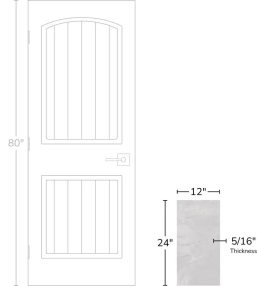

Nevis Gray 12x24 Matte Porcelain Tile

[View Product](#)

SKU	ATENVCLD1224	Material	Porcelain
Item size	12.6x24.6 inch	Thickness	5/16 inch
Tile Finish	Matte	Mounting type	Loose
Coverage	2.1525	Priced By	sf
Sold By	box	Pieces Per Box	5
Sq Ft Per Box	10.76	Weight	4.18
Tile Use	Outdoors, Indoor Walls, Light traffic floors, High traffic floors, Shower Walls, Shower Floor, Steam Room, Heat areas up to 150F, Commercial walls, Commercial Floors	Shade Variation	V2 (slight)
Tile Edges	Pressed	Recommended thinset	Laticrete 254 Platinum
Recommended Grout 1	Laticrete Permacolor White	Country of Origin	Spain