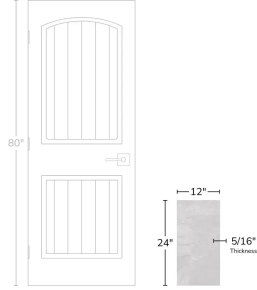

# Nevis Gray 12x24 Matte Porcelain Tile

[View Product](#)

SKU	ATENVCLD1224	Material	Porcelain
Item size	12.6x24.6 inch	Thickness	5/16 inch
Tile Finish	Matte	Mounting type	Loose
Coverage	2.1525	Priced By	sf
Sold By	box	Pieces Per Box	5
Sq Ft Per Box	10.76	Weight	4.18
Tile Use	Outdoors, Indoor Walls, Light traffic floors, High traffic floors, Shower Walls, Shower Floor, Steam Room, Heat areas up to 150F, Commercial walls, Commercial Floors	Shade Variation	V2 (slight)
Tile Edges	Pressed	Recommended thinset	Laticrete 254 Platinum
Recommended Grout 1	Laticrete Permacolor White	Country of Origin	Spain