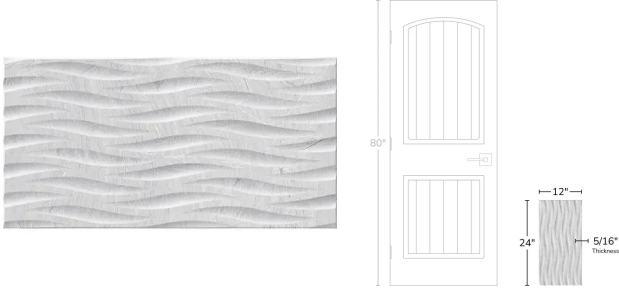

# Nevis Waves Gray 12x24 Matte Porcelain Tile

[View Product](#)

SKU	ATENVCLDDEC	Material	Porcelain
Item size	12.6x24.6 inch	Thickness	5/16 inch
Tile Finish	Matte	Mounting type	Loose
Coverage	2.1525	Priced By	sf
Sold By	box	Pieces Per Box	5
Sq Ft Per Box	10.76	Weight	4.18
Tile Use	Outdoors, Indoor Walls, Light traffic floors, Shower Walls, Steam Room, Heat areas up to 150F, Commercial walls	Shade Variation	V2 (slight)
Tile Edges	Pressed	Recommended thinset	Laticrete 254 Platinum
Recommended Grout 1	Laticrete Permacolor White	Country of Origin	Spain