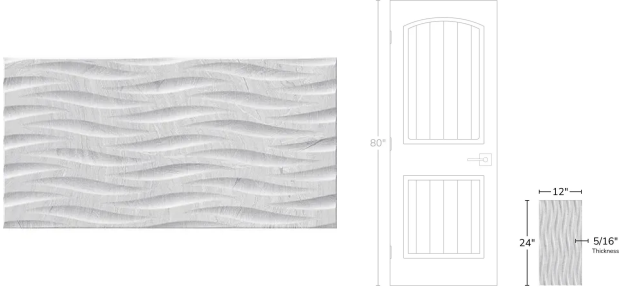

Nevis Waves Gray 12x24 Matte Porcelain Tile

[View Product](#)

SKU	ATENVCLDDEC	Material	Porcelain
Item size	12.6x24.6 inch	Thickness	5/16 inch
Tile Finish	Matte	Mounting type	Loose
Coverage	2.1525	Priced By	sf
Sold By	box	Pieces Per Box	5
Sq Ft Per Box	10.76	Weight	4.18
Tile Use	Outdoors, Indoor Walls, Light traffic floors, Shower Walls, Steam Room, Heat areas up to 150F, Commercial walls	Shade Variation	V2 (slight)
Tile Edges	Pressed	Recommended thinset	Laticrete 254 Platinum
Recommended Grout 1	Laticrete Permacolor White	Country of Origin	Spain