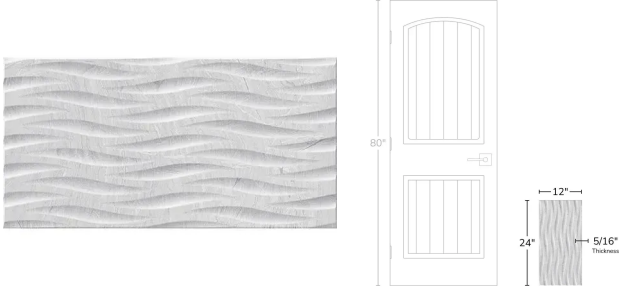

Nevis Waves Gray 12x24 Matte Porcelain Tile

[View Product](#)

SKU	ATENVCLDDEC	Material	Porcelain
Item size	12.6x24.6 inch	Thickness	5/16 inch
Tile Finish	Matte	Mounting type	Loose
Coverage	2.1525	Priced By	sf
Sold By	box	Pieces Per Box	5
Sq Ft Per Box	10.76	Weight	4.18
Tile Use	Outdoors, Indoor Walls, Light traffic floors, Shower Walls, Steam Room, Heat areas up to 150F, Commercial walls	Shade Variation	V2 (slight)
Tile Edges	Pressed	Recommended thinset	Laticrete 254 Platinum
Recommended Grout 1	Laticrete Permacolor White	Country of Origin	Spain