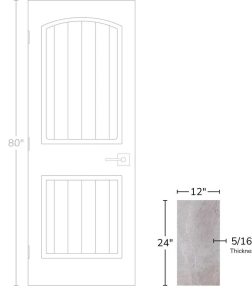

Nevis Grigio 12x24 Matte Porcelain Tile

[View Product](#)

SKU	ATENVGR1224	Material	Porcelain
Item size	12.6x24.6 inch	Thickness	5/16 inch
Tile Finish	Matte	Mounting type	Loose
Coverage	2.1525	Priced By	sf
Sold By	box	Pieces Per Box	5
Sq Ft Per Box	10.76	Weight	4.18
Tile Use	Outdoors, Indoor Walls, Light traffic floors, High traffic floors, Shower Walls, Shower Floor, Steam Room, Heat areas up to 150F, Commercial walls, Commercial Floors	Shade Variation	V2 (slight)
Tile Edges	Pressed	Recommended thinset	Laticrete 254 Platinum
Recommended Grout 1	Laticrete Permacolor White	Country of Origin	Spain