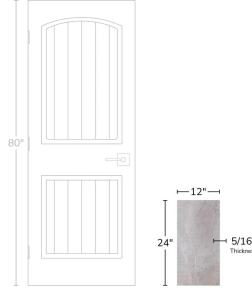

Nevis Grigio 12x24 Matte Porcelain Tile

[View Product](#)

SKU	ATENVGR1224
Item size	12.6x24.6 inch
Tile Finish	Matte
Coverage	2.1525
Sold By	box
Sq Ft Per Box	10.76
Tile Use	Outdoors, Indoor Walls, Light traffic floors, High traffic floors, Shower Walls, Shower Floor, Steam Room, Heat areas up to 150F, Commercial walls, Commercial Floors
Tile Edges	Pressed
Recommended Grout 1	Laticrete Permacolor White

Material	Porcelain
Thickness	5/16 inch
Mounting type	Loose
Priced By	sf
Pieces Per Box	5
Weight	4.18
Shade Variation	V2 (slight)
Recommended thinset	Laticrete 254 Platinum
Country of Origin	Spain