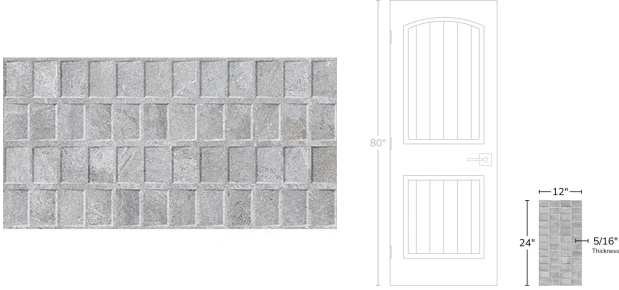

Nevis Brick Grigio 12x24 Matte Porcelain Tile

[View Product](#)

SKU	ATENVGRDEC	Material	Porcelain
Item size	12.6x24.6 inch	Thickness	5/16 inch
Tile Finish	Matte	Mounting type	Loose
Coverage	2.1525	Priced By	sf
Sold By	box	Pieces Per Box	5
Sq Ft Per Box	10.76	Weight	4.18
Tile Use	Outdoors, Indoor Walls, Light traffic floors, Shower Walls, Steam Room, Heat areas up to 150F, Commercial walls	Shade Variation	V2 (slight)
Tile Edges	Pressed	Recommended thinset	Laticrete 254 Platinum
Recommended Grout 1	Laticrete Permacolor White	Country of Origin	Spain