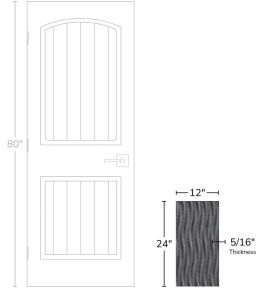

Nevis Waves Charcoal Black 12x24 Matte Porcelain Tile

[View Product](#)

SKU	ATENVMRNDCE
Item size	12.6x24.6 inch
Tile Finish	Matte
Coverage	2.1525
Sold By	box
Sq Ft Per Box	10.76
Tile Use	Outdoors, Indoor Walls, Light traffic floors, Shower Walls, Steam Room, Heat areas up to 150F, Commercial walls
Tile Edges	Pressed
Recommended Grout 1	Laticrete Permacolor White

Material	Porcelain
Thickness	5/16 inch
Mounting type	Loose
Priced By	sf
Pieces Per Box	5
Weight	4.18
Shade Variation	V2 (slight)
Recommended thinset	Laticrete 254 Platinum
Country of Origin	Spain