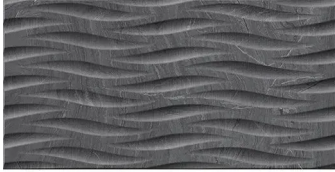

# Nevis Waves Charcoal Black 12x24 Matte Porcelain Tile

[View Product](#)

SKU	ATENVMRNDCE	Material	Porcelain
Item size	12.6x24.6 inch	Thickness	5/16 inch
Tile Finish	Matte	Mounting type	Loose
Coverage	2.1525	Priced By	sf
Sold By	box	Pieces Per Box	5
Sq Ft Per Box	10.76	Weight	4.18
Tile Use	Outdoors, Indoor Walls, Light traffic floors, Shower Walls, Steam Room, Heat areas up to 150F, Commercial walls	Shade Variation	V2 (slight)
Tile Edges	Pressed	Recommended thinset	Laticrete 254 Platinum
Recommended Grout 1	Laticrete Permacolor White	Country of Origin	Spain