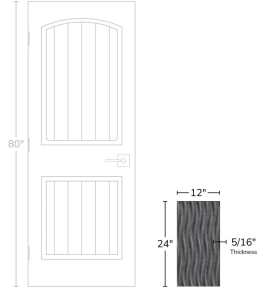

# Nevis Waves Charcoal Black 12x24 Matte Porcelain Tile

[View Product](#)

SKU	ATENVMRNDCE	Material	Porcelain
Item size	12.6x24.6 inch	Thickness	5/16 inch
Tile Finish	Matte	Mounting type	Loose
Coverage	2.1525	Priced By	sf
Sold By	box	Pieces Per Box	5
Sq Ft Per Box	10.76	Weight	4.18
Tile Use	Outdoors, Indoor Walls, Light traffic floors, Shower Walls, Steam Room, Heat areas up to 150F, Commercial walls	Shade Variation	V2 (slight)
Tile Edges	Pressed	Recommended thinset	Laticrete 254 Platinum
Recommended Grout 1	Laticrete Permacolor White	Country of Origin	Spain