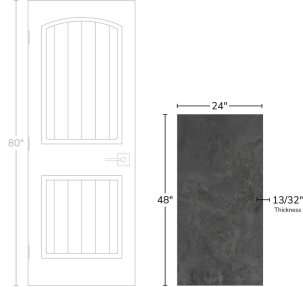

# Slate Dark Gray 24x48 Matte Porcelain Tile

[View Product](#)

SKU	ATIMPANT2448	Material	Porcelain
Item size	23.7x47.25 inch	Thickness	13/32 inch
Tile Finish	Matte	Mounting type	Loose
Coverage	7.777	Priced By	sf
Sold By	box	Pieces Per Box	2
Sq Ft Per Box	15.553	Weight	5.015
Tile Use	Outdoors, Indoor Walls, Light traffic floors, High traffic floors, Shower Walls, Steam Room, Heat areas up to 150F, Commercial walls, Commercial Floors	Shade Variation	V3 (moderate)
Tile Edges	Rectified	Recommended thinset	Laticrete 254 Platinum
Recommended Grout 1	Laticrete Permacolor White	Country of Origin	Spain