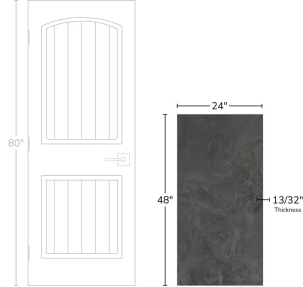

Slate Dark Gray 24x48 Matte Porcelain Tile

[View Product](#)

SKU	ATIMPANT2448	Material	Porcelain
Item size	23.7x47.25 inch	Thickness	13/32 inch
Tile Finish	Matte	Mounting type	Loose
Coverage	7.777	Priced By	sf
Sold By	box	Pieces Per Box	2
Sq Ft Per Box	15.553	Weight	5.015
Tile Use	Outdoors, Indoor Walls, Light traffic floors, High traffic floors, Shower Walls, Steam Room, Heat areas up to 150F, Commercial walls, Commercial Floors	Shade Variation	V3 (moderate)
Tile Edges	Rectified	Recommended thinset	Laticrete 254 Platinum
Recommended Grout 1	Laticrete Permacolor White	Country of Origin	Spain