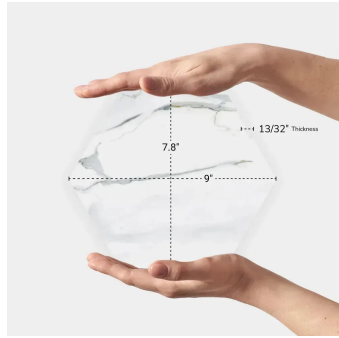

Calacatta Gold Hexagon Matte Porcelain Tile

[View Product](#)

SKU	ATIMPCALHEX
Item size	7.8x9 inch
Tile Finish	Matte
Coverage	0.3766
Sold By	box
Sq Ft Per Box	9.038
Tile Use	Outdoors, Indoor Walls, Light traffic floors, High traffic floors, Shower Walls, Shower Floor, Steam Room, Heat areas up to 150F, Commercial walls, Commercial Floors
Tile Edges	Rectified
Recommended Grout 1	Laticrete Permacolor White

Material	Porcelain
Thickness	13/32 inch
Mounting type	Loose
Priced By	sf
Pieces Per Box	24
Weight	4.39
Shade Variation	V2 (slight)
Recommended thinset	Laticrete 254 Platinum
Country of Origin	Spain