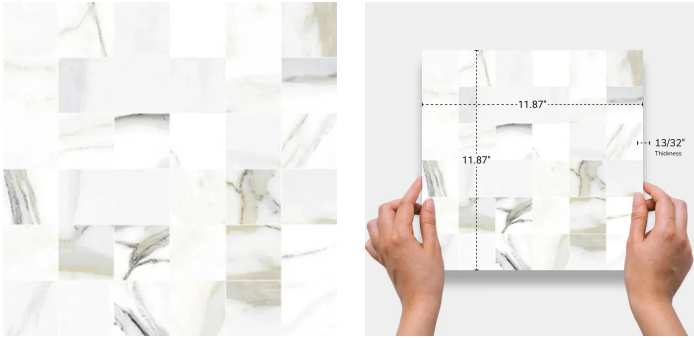

Calacatta Gold 2x2 Matte Porcelain Mosaic Tile

[View Product](#)

SKU	ATIMPCALMOS
Item size	11.87x11.87 inch
Tile Finish	Matte
Coverage	0.978
Sold By	box
Sq Ft Per Box	10.763
Tile Use	Outdoors, Indoor Walls, Light traffic floors, High traffic floors, Shower Walls, Shower Floor, Steam Room, Swimming Pool, Heat areas up to 150F, Commercial walls, Commercial Floors
Tile Edges	Rectified
Recommended Grout 1	Laticrete Permacolor White

Material	Porcelain
Thickness	13/32 inch
Mounting type	Mesh Mounted
Priced By	sheet
Pieces Per Box	10
Weight	4.69
Shade Variation	V2 (slight)
Recommended thinset	Laticrete 254 Platinum
Country of Origin	Spain