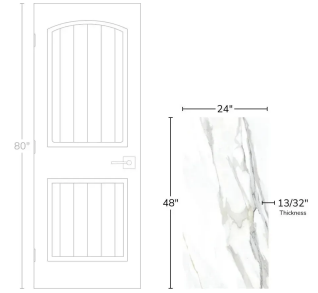

# Calacatta Gold 24x48 Polished Porcelain Tile

[View Product](#)

SKU	ATIMPCALPOL2448
Item size	23.62x47.25 inch
Tile Finish	Matte
Coverage	7.744
Sold By	box
Sq Ft Per Box	15.488
Tile Use	Outdoors, Indoor Walls, Light traffic floors, High traffic floors, Shower Walls, Steam Room, Heat areas up to 150F, Commercial walls, Commercial Floors
Tile Edges	Rectified
Recommended Grout 1	Laticrete Permacolor White

Material	Porcelain
Thickness	13/32 inch
Mounting type	Loose
Priced By	sf
Pieces Per Box	2
Weight	4.843
Shade Variation	V2 (slight)
Recommended thinset	Laticrete 254 Platinum
Country of Origin	Spain