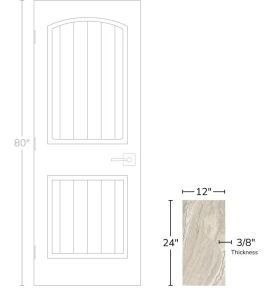

Earth Gray 12x24 Matte Porcelain Tile

[View Product](#)

SKU	ATIMPEARNAT1224
Item size	11.81x23.62 inch
Tile Finish	Matte
Coverage	1.937
Sold By	box
Sq Ft Per Box	11.621
Tile Use	Outdoors, Indoor Walls, Light traffic floors, High traffic floors, Shower Walls, Steam Room, Heat areas up to 150F, Commercial walls, Commercial Floors
Tile Edges	Rectified
Recommended Grout 1	Laticrete Permacolor White

Material	Porcelain
Thickness	3/8 inch
Mounting type	Loose
Priced By	sf
Pieces Per Box	6
Weight	3.99
Shade Variation	V3 (moderate)
Recommended thinset	Laticrete 254 Platinum
Country of Origin	Spain