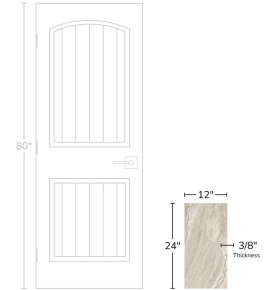

Earth Gray 12x24 Matte Porcelain Tile

[View Product](#)

SKU	ATIMPEARNAT1224
Item size	11.81x23.62 inch
Tile Finish	Matte
Coverage	1.937
Sold By	box
Sq Ft Per Box	11.621
Tile Use	Outdoors, Indoor Walls, Light traffic floors, High traffic floors, Shower Walls, Steam Room, Heat areas up to 150F, Commercial walls, Commercial Floors
Tile Edges	Rectified
Recommended Grout 1	Laticrete Permacolor White

Material	Porcelain
Thickness	3/8 inch
Mounting type	Loose
Priced By	sf
Pieces Per Box	6
Weight	3.99
Shade Variation	V3 (moderate)
Recommended thinset	Laticrete 254 Platinum
Country of Origin	Spain