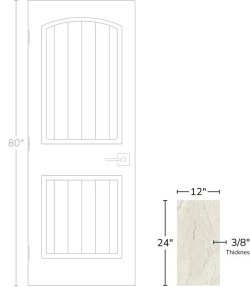

Earth White 12x24 Matte Porcelain Tile

[View Product](#)

SKU	ATIMPEARWHT1224	Material	Porcelain
Item size	11.81x23.62 inch	Thickness	3/8 inch
Tile Finish	Matte	Mounting type	Loose
Coverage	1.937	Priced By	sf
Sold By	box	Pieces Per Box	6
Sq Ft Per Box	11.621	Weight	3.99
Tile Use	Outdoors, Indoor Walls, Light traffic floors, High traffic floors, Shower Walls, Steam Room, Heat areas up to 150F, Commercial walls, Commercial Floors	Shade Variation	V3 (moderate)
Tile Edges	Rectified	Recommended thinset	Laticrete 254 Platinum
Recommended Grout 1	Laticrete Permacolor White	Country of Origin	Spain