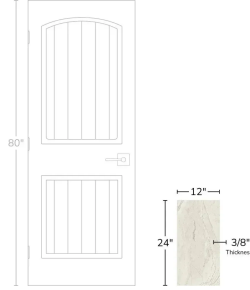

# Earth White 12x24 Matte Porcelain Tile

[View Product](#)

SKU	ATIMPEARWHT1224
Item size	11.81x23.62 inch
Tile Finish	Matte
Coverage	1.937
Sold By	box
Sq Ft Per Box	11.621
Tile Use	Outdoors, Indoor Walls, Light traffic floors, High traffic floors, Shower Walls, Steam Room, Heat areas up to 150F, Commercial walls, Commercial Floors
Tile Edges	Rectified
Recommended Grout 1	Laticrete Permacolor White

Material	Porcelain
Thickness	3/8 inch
Mounting type	Loose
Priced By	sf
Pieces Per Box	6
Weight	3.99
Shade Variation	V3 (moderate)
Recommended thinset	Laticrete 254 Platinum
Country of Origin	Spain