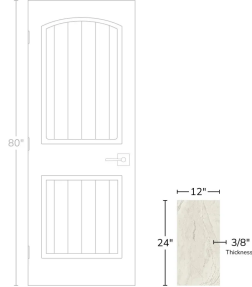

# Earth White 12x24 Matte Porcelain Tile

[View Product](#)

SKU	ATIMPEARWHT1224	Material	Porcelain
Item size	11.81x23.62 inch	Thickness	3/8 inch
Tile Finish	Matte	Mounting type	Loose
Coverage	1.937	Priced By	sf
Sold By	box	Pieces Per Box	6
Sq Ft Per Box	11.621	Weight	3.99
Tile Use	Outdoors, Indoor Walls, Light traffic floors, High traffic floors, Shower Walls, Steam Room, Heat areas up to 150F, Commercial walls, Commercial Floors	Shade Variation	V3 (moderate)
Tile Edges	Rectified	Recommended thinset	Laticrete 254 Platinum
Recommended Grout 1	Laticrete Permacolor White	Country of Origin	Spain