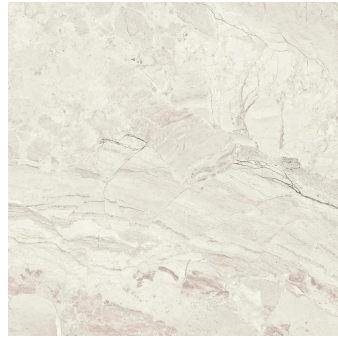

Earth White 24x24 Matte Porcelain Tile

[View Product](#)

SKU	ATIMPEARWHT2424
Item size	23.62x23.62 inch
Tile Finish	Matte
Coverage	3.874
Sold By	box
Sq Ft Per Box	11.621
Tile Use	Outdoors, Indoor Walls, Light traffic floors, High traffic floors, Shower Walls, Steam Room, Heat areas up to 150F, Commercial walls, Commercial Floors
Tile Edges	Rectified
Recommended Grout 1	Laticrete Permacolor White

Material	Porcelain
Thickness	3/8 inch
Mounting type	Loose
Priced By	sf
Pieces Per Box	3
Weight	3.987
Shade Variation	V3 (moderate)
Recommended thinset	Laticrete 254 Platinum
Country of Origin	Spain