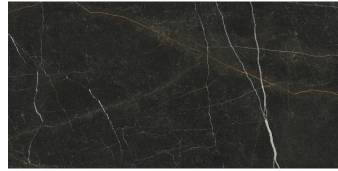

Black & Gold 24x48 Polished Porcelain Tile

[View Product](#)

SKU	ATIMPGLDNER2448	Material	Porcelain
Item size	23.7x47.25 inch	Thickness	13/32 inch
Tile Finish	Polished	Mounting type	Loose
Coverage	7.777	Priced By	sf
Sold By	box	Pieces Per Box	2
Sq Ft Per Box	15.553	Weight	5.015
Tile Use	Outdoors, Indoor Walls, Light traffic floors, High traffic floors, Shower Walls, Steam Room, Heat areas up to 150F, Commercial walls, Commercial Floors	Shade Variation	V2 (slight)
Tile Edges	Rectified	Recommended thinset	Laticrete 254 Platinum
Recommended Grout 1	Laticrete Permacolor White	Country of Origin	Spain