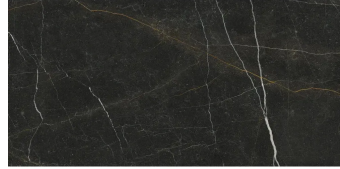

Black & Gold 24x48 Polished Porcelain Tile

[View Product](#)

SKU	ATIMPGLDNER2448
Item size	23.7x47.25 inch
Tile Finish	Polished
Coverage	7.777
Sold By	box
Sq Ft Per Box	15.553
Tile Use	Outdoors, Indoor Walls, Light traffic floors, High traffic floors, Shower Walls, Steam Room, Heat areas up to 150F, Commercial walls, Commercial Floors
Tile Edges	Rectified
Recommended Grout 1	Laticrete Permacolor White

Material	Porcelain
Thickness	13/32 inch
Mounting type	Loose
Priced By	sf
Pieces Per Box	2
Weight	5.015
Shade Variation	V2 (slight)
Recommended thinset	Laticrete 254 Platinum
Country of Origin	Spain