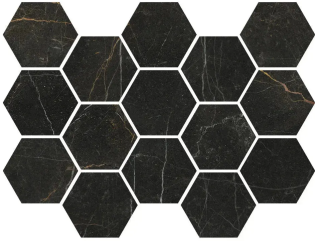

Black & Gold Hexagon Polished Porcelain Mosaic Tile

[View Product](#)

SKU	ATIMPGLDNERHEX	Material	Porcelain
Thickness	13/32 inch	Tile Finish	Polished
Mounting type	Mesh Mounted	Coverage	0.788
Priced By	sheet	Sold By	sheet
Pieces Per Box	9	Sq Ft Per Box	7.088
Weight	4.7	Tile Use	Outdoors, Indoor Walls, Light traffic floors, High traffic floors, Shower Walls, Shower Floor, Steam Room, Heat areas up to 150F, Commercial walls, Commercial Floors
Shade Variation	V2 (slight)		
Country of Origin	Spain	Tile Edges	Rectified