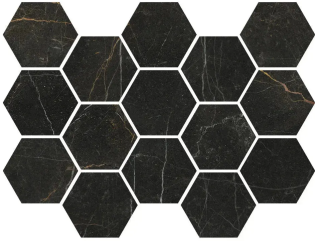

# Black & Gold Hexagon Polished Porcelain Mosaic Tile

[View Product](#)

SKU	ATIMPGLDNERHEX	Material	Porcelain
Thickness	13/32 inch	Tile Finish	Polished
Mounting type	Mesh Mounted	Coverage	0.788
Priced By	sheet	Sold By	sheet
Pieces Per Box	9	Sq Ft Per Box	7.088
Weight	4.7	Tile Use	Outdoors, Indoor Walls, Light traffic floors, High traffic floors, Shower Walls, Shower Floor, Steam Room, Heat areas up to 150F, Commercial walls, Commercial Floors
Shade Variation	V2 (slight)		
Country of Origin	Spain	Tile Edges	Rectified