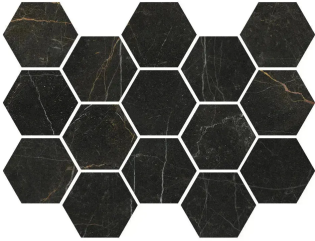

# Black & Gold Hexagon Polished Porcelain Mosaic Tile

[View Product](#)

SKU	ATIMPGLDNERHEX	Material	Porcelain
Thickness	13/32 inch	Tile Finish	Polished
Mounting type	Mesh Mounted	Coverage	0.788
Priced By	sheet	Sold By	sheet
Pieces Per Box	9	Sq Ft Per Box	7.088
Weight	4.7	Tile Use	Outdoors, Indoor Walls, Light traffic floors, High traffic floors, Shower Walls, Shower Floor, Steam Room, Heat areas up to 150F, Commercial walls, Commercial Floors
Shade Variation	V2 (slight)		
Country of Origin	Spain	Tile Edges	Rectified