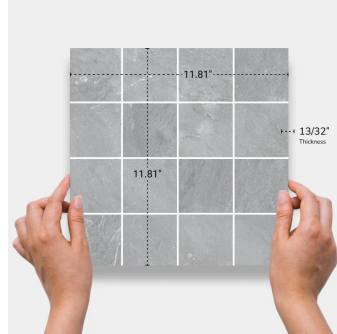

Slate Gray 2x2 Matte Porcelain Mosaic Tile

[View Product](#)

SKU	ATIMPGREMOS	Material	Colour Body Porcelain
Item size	11.81x11.81 inch	Thickness	13/32 inch
Tile Finish	Matte	Mounting type	Mesh Mounted
Coverage	0.969	Priced By	sheet
Sold By	sheet	Pieces Per Box	11
Sq Ft Per Box	10.654	Weight	4.7
Tile Use	Outdoors, Indoor Walls, Light traffic floors, High traffic floors, Shower Walls, Shower Floor, Steam Room, Swimming Pool, Heat areas up to 150F, Commercial walls, Commercial Floors	Shade Variation	V3 (moderate)
Tile Edges	Rectified	Recommended thinset	Laticrete 254 Platinum
Recommended Grout 1	Laticrete Permacolor White	Country of Origin	Spain