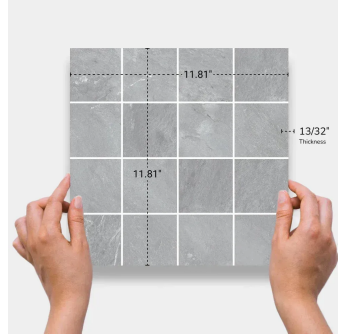

# Slate Gray 2x2 Matte Porcelain Mosaic Tile

[View Product](#)

SKU	ATIMPGREMOS
Item size	11.81x11.81 inch
Tile Finish	Matte
Coverage	0.969
Sold By	sheet
Sq Ft Per Box	10.654
Tile Use	Outdoors, Indoor Walls, Light traffic floors, High traffic floors, Shower Walls, Shower Floor, Steam Room, Swimming Pool, Heat areas up to 150F, Commercial walls, Commercial Floors
Tile Edges	Rectified
Recommended Grout 1	Laticrete Permacolor White

Material	Colour Body Porcelain
Thickness	13/32 inch
Mounting type	Mesh Mounted
Priced By	sheet
Pieces Per Box	11
Weight	4.7
Shade Variation	V3 (moderate)
Recommended thinset	Laticrete 254 Platinum
Country of Origin	Spain