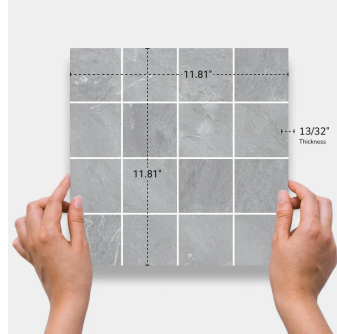

Slate Gray 2x2 Matte Porcelain Mosaic Tile

[View Product](#)

SKU	ATIMPGREMOS	Material	Colour Body Porcelain
Item size	11.81x11.81 inch	Thickness	13/32 inch
Tile Finish	Matte	Mounting type	Mesh Mounted
Coverage	0.969	Priced By	sheet
Sold By	sheet	Pieces Per Box	11
Sq Ft Per Box	10.654	Weight	4.7
Tile Use	Outdoors, Indoor Walls, Light traffic floors, High traffic floors, Shower Walls, Shower Floor, Steam Room, Swimming Pool, Heat areas up to 150F, Commercial walls, Commercial Floors	Shade Variation	V3 (moderate)
Tile Edges	Rectified	Recommended thinset	Laticrete 254 Platinum
Recommended Grout 1	Laticrete Permacolor White	Country of Origin	Spain