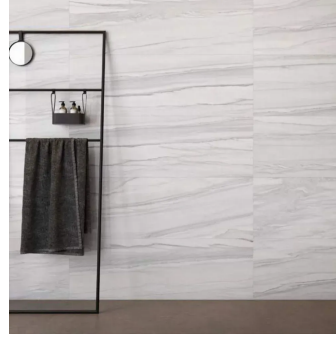

Iceland 24x48 Polished Porcelain Tile

[View Product](#)

| | |
|---------------------|---|
| SKU | ATIMPICE2448 |
| Item size | 23.7x47.25 inch |
| Tile Finish | Polished |
| Coverage | 7.777 |
| Sold By | box |
| Sq Ft Per Box | 15.553 |
| Tile Use | Outdoors, Indoor Walls, Light traffic floors, High traffic floors, Shower Walls, Steam Room, Heat areas up to 150F, Commercial walls, Commercial Floors |
| Tile Edges | Rectified |
| Recommended Grout 1 | Laticrete Permacolor White |

| | |
|---------------------|------------------------|
| Material | Porcelain |
| Thickness | 13/32 inch |
| Mounting type | Loose |
| Priced By | sf |
| Pieces Per Box | 2 |
| Weight | 5.015 |
| Shade Variation | V3 (moderate) |
| Recommended thinset | Laticrete 254 Platinum |
| Country of Origin | Spain |