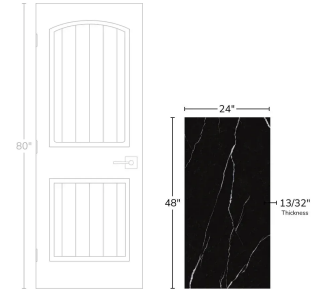

Black 24x48 Polished Nero Marquina Look Porcelain Tile

[View Product](#)

SKU	ATIMPMETBLK2448	Material	Porcelain
Item size	23.62x47.25 inch	Thickness	13/32 inch
Tile Finish	Polished	Mounting type	Loose
Coverage	7.777	Priced By	sf
Sold By	box	Pieces Per Box	2
Sq Ft Per Box	15.553	Weight	4.93
Tile Use	Outdoors, Indoor Walls, Light traffic floors, High traffic floors, Shower Walls, Steam Room, Heat areas up to 150F, Commercial walls, Commercial Floors	Shade Variation	V3 (moderate)
Tile Edges	Rectified	Recommended thinset	Laticrete 254 Platinum
Recommended Grout 1	Laticrete Permacolor Raven Black	Country of Origin	Spain