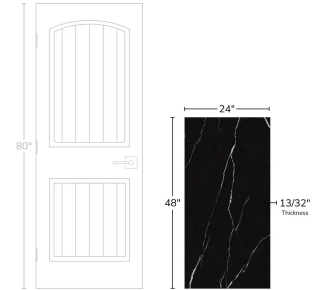

# Black 24x48 Polished Nero Marquina Look Porcelain Tile

[View Product](#)

SKU	ATIMPMETBLK2448	Material	Porcelain
Item size	23.62x47.25 inch	Thickness	13/32 inch
Tile Finish	Polished	Mounting type	Loose
Coverage	7.777	Priced By	sf
Sold By	box	Pieces Per Box	2
Sq Ft Per Box	15.553	Weight	4.93
Tile Use	Outdoors, Indoor Walls, Light traffic floors, High traffic floors, Shower Walls, Steam Room, Heat areas up to 150F, Commercial walls, Commercial Floors	Shade Variation	V3 (moderate)
Tile Edges	Rectified	Recommended thinset	Laticrete 254 Platinum
Recommended Grout 1	Laticrete Permacolor Raven Black	Country of Origin	Spain