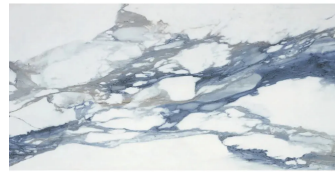

# Calacatta Azure 24x48 Polished Porcelain Tile

[View Product](#)

SKU	ATIMPPATBLU2448
Item size	23.62x47.25 inch
Tile Finish	Polished
Coverage	7.777
Sold By	box
Sq Ft Per Box	15.553
Tile Use	Outdoors, Indoor Walls, Light traffic floors, High traffic floors, Shower Walls, Shower Floor, Steam Room, Heat areas up to 150F, Commercial walls, Commercial Floors
Tile Edges	Rectified
Recommended Grout 1	Laticrete Permacolor Silver Shadow

Material	Porcelain
Thickness	13/32 inch
Mounting type	Loose
Priced By	sf
Pieces Per Box	2
Weight	4.93
Shade Variation	V3 (moderate)
Recommended thinset	Laticrete 254 Platinum
Country of Origin	Spain