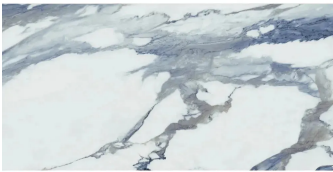

# Calacatta Azure 24x48 Polished Porcelain Tile

[View Product](#)

SKU	ATIMPPATBLU2448
Item size	23.62x47.25 inch
Tile Finish	Polished
Coverage	7.777
Sold By	box
Sq Ft Per Box	15.553
Tile Use	Outdoors, Indoor Walls, Light traffic floors, High traffic floors, Shower Walls, Shower Floor, Steam Room, Heat areas up to 150F, Commercial walls, Commercial Floors
Tile Edges	Rectified
Recommended Grout 1	Laticrete Permacolor Silver Shadow

Material	Porcelain
Thickness	13/32 inch
Mounting type	Loose
Priced By	sf
Pieces Per Box	2
Weight	4.93
Shade Variation	V3 (moderate)
Recommended thinset	Laticrete 254 Platinum
Country of Origin	Spain