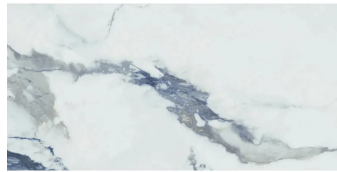

# Calacatta Azure 24x48 Polished Porcelain Tile

[View Product](#)

SKU	ATIMPPATBLU2448
Item size	23.62x47.25 inch
Tile Finish	Polished
Coverage	7.777
Sold By	box
Sq Ft Per Box	15.553
Tile Use	Outdoors, Indoor Walls, Light traffic floors, High traffic floors, Shower Walls, Shower Floor, Steam Room, Heat areas up to 150F, Commercial walls, Commercial Floors
Tile Edges	Rectified
Recommended Grout 1	Laticrete Permacolor Silver Shadow

Material	Porcelain
Thickness	13/32 inch
Mounting type	Loose
Priced By	sf
Pieces Per Box	2
Weight	4.93
Shade Variation	V3 (moderate)
Recommended thinset	Laticrete 254 Platinum
Country of Origin	Spain