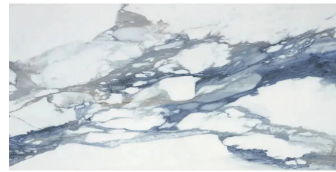

# Calacatta Azure 24x48 Polished Porcelain Tile

[View Product](#)

SKU	ATIMPPATBLU2448
Item size	23.62x47.25 inch
Tile Finish	Polished
Coverage	7.777
Sold By	box
Sq Ft Per Box	15.553
Tile Use	Outdoors, Indoor Walls, Light traffic floors, High traffic floors, Shower Walls, Shower Floor, Steam Room, Heat areas up to 150F, Commercial walls, Commercial Floors
Tile Edges	Rectified
Recommended Grout 1	Laticrete Permacolor Silver Shadow

Material	Porcelain
Thickness	13/32 inch
Mounting type	Loose
Priced By	sf
Pieces Per Box	2
Weight	4.93
Shade Variation	V3 (moderate)
Recommended thinset	Laticrete 254 Platinum
Country of Origin	Spain