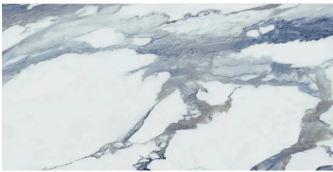

# Calacatta Azure 24x48 Polished Porcelain Tile

[View Product](#)

SKU	ATIMPPATBLU2448
Item size	23.62x47.25 inch
Tile Finish	Polished
Coverage	7.777
Sold By	box
Sq Ft Per Box	15.553
Tile Use	Outdoors, Indoor Walls, Light traffic floors, High traffic floors, Shower Walls, Shower Floor, Steam Room, Heat areas up to 150F, Commercial walls, Commercial Floors
Tile Edges	Rectified
Recommended Grout 1	Laticrete Permacolor Silver Shadow