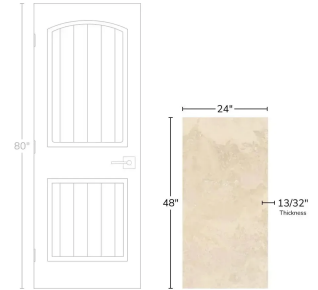

Beige 24x48 Travertine Look Polished Porcelain Tile

[View Product](#)

SKU	ATIMPSNA2448	Material	Porcelain
Item size	23.7x47.25 inch	Thickness	13/32 inch
Tile Finish	Polished	Mounting type	Loose
Coverage	7.777	Priced By	sf
Sold By	box	Pieces Per Box	2
Sq Ft Per Box	15.553	Weight	5.015
Tile Use	Outdoors, Indoor Walls, Light traffic floors, High traffic floors, Shower Walls, Shower Floor, Steam Room, Heat areas up to 150F, Commercial walls, Commercial Floors	Shade Variation	V2 (slight)
Tile Edges	Rectified	Recommended thinset	Laticrete 254 Platinum
Recommended Grout 1	Laticrete Permacolor White	Country of Origin	Spain