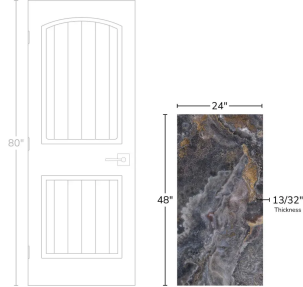

Gold & Blue 24x48 Polished Porcelain Tile

[View Product](#)

SKU	ATIMPTEVBLU2448	Material	Porcelain
Item size	23.7x47.25 inch	Thickness	13/32 inch
Tile Finish	Polished	Mounting type	Loose
Coverage	7.777	Priced By	sf
Sold By	box	Pieces Per Box	2
Sq Ft Per Box	15.553	Weight	5.015
Tile Use	Outdoors, Indoor Walls, Light traffic floors, High traffic floors, Shower Walls, Shower Floor, Steam Room, Heat areas up to 150F, Commercial walls, Commercial Floors	Shade Variation	V3 (moderate)
Tile Edges	Rectified	Recommended thinset	Laticrete 254 Platinum
Recommended Grout 1	Laticrete Permacolor White	Country of Origin	Spain