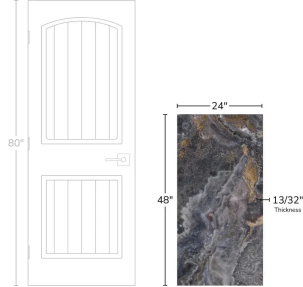

Gold & Blue 24x48 Polished Porcelain Tile

[View Product](#)

SKU	ATIMPTEVBLU2448	Material	Porcelain
Item size	23.7x47.25 inch	Thickness	13/32 inch
Tile Finish	Polished	Mounting type	Loose
Coverage	7.777	Priced By	sf
Sold By	box	Pieces Per Box	2
Sq Ft Per Box	15.553	Weight	5.015
Tile Use	Outdoors, Indoor Walls, Light traffic floors, High traffic floors, Shower Walls, Shower Floor, Steam Room, Heat areas up to 150F, Commercial walls, Commercial Floors	Shade Variation	V3 (moderate)
Tile Edges	Rectified	Recommended thinset	Laticrete 254 Platinum
Recommended Grout 1	Laticrete Permacolor White	Country of Origin	Spain