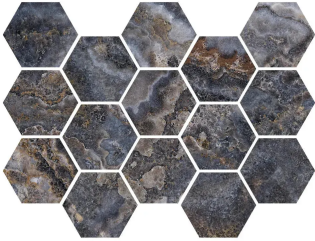

Gold & Blue Hexagon Polished Porcelain Mosaic Tile

[View Product](#)

SKU	ATIMPTEVBLUHEX	Material	Porcelain
Thickness	13/32 inch	Tile Finish	Polished
Mounting type	Mesh Mounted	Coverage	0.788
Priced By	sheet	Sold By	sheet
Pieces Per Box	9	Sq Ft Per Box	7.088
Weight	4.7	Tile Use	Outdoors, Indoor Walls, Light traffic floors, High traffic floors, Shower Walls, Shower Floor, Steam Room, Heat areas up to 150F, Commercial walls, Commercial Floors
Shade Variation	V3 (moderate)	Tile Edges	Rectified
Country of Origin	Spain		