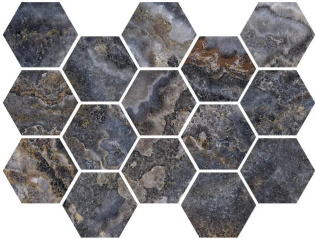

Gold & Blue Hexagon Polished Porcelain Mosaic Tile

[View Product](#)

SKU	ATIMPTEVBLUHEX	Material	Porcelain
Thickness	13/32 inch	Tile Finish	Polished
Mounting type	Mesh Mounted	Coverage	0.788
Priced By	sheet	Sold By	sheet
Pieces Per Box	9	Sq Ft Per Box	7.088
Weight	4.7	Tile Use	Outdoors, Indoor Walls, Light traffic floors, High traffic floors, Shower Walls, Shower Floor, Steam Room, Heat areas up to 150F, Commercial walls, Commercial Floors
Shade Variation	V3 (moderate)		
Country of Origin	Spain	Tile Edges	Rectified