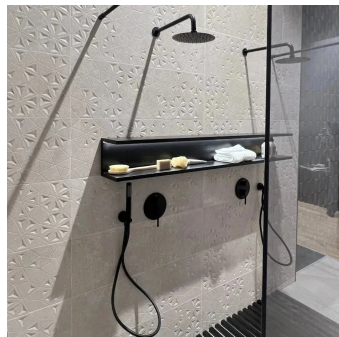

Urban Edge Deco 12x36 Matte Ceramic Wall Tile

[View Product](#)

SKU	ATIMPSARTBLN1236
Item size	11.81x35.47 inch
Tile Finish	Matte
Coverage	2.906
Sold By	box
Sq Ft Per Box	11.625
Tile Use	Indoor Walls, Light traffic floors, Shower Walls, Shower Floor, Steam Room, Heat areas up to 150F, Commercial walls
Recommended thinset	Laticrete 254 Platinum
Country of Origin	Spain