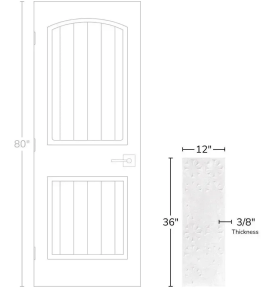

Urban Edge Deco 12x36 Matte Ceramic Wall Tile

[View Product](#)

SKU	ATIMPSARTBLN1236
Item size	11.81x35.47 inch
Tile Finish	Matte
Coverage	2.906
Sold By	box
Sq Ft Per Box	11.625
Tile Use	Indoor Walls, Light traffic floors, Shower Walls, Shower Floor, Steam Room, Heat areas up to 150F, Commercial walls
Recommended thinset	Laticrete 254 Platinum
Country of Origin	Spain

Material	Ceramic
Thickness	3/8 inch
Mounting type	Loose
Priced By	sf
Pieces Per Box	4
Weight	10.03
Shade Variation	V3 (moderate)
Recommended Grout 1	Laticrete Permacolor