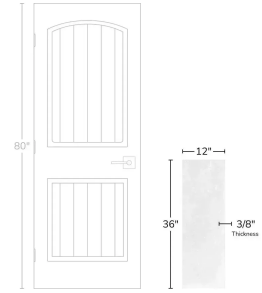

Urban Edge 12x36 Matte Ceramic Tile

[View Product](#)

SKU	ATIMPSBLN1236
Item size	11.81x35.45 inch
Tile Finish	Matte
Coverage	2.906
Sold By	box
Sq Ft Per Box	11.625
Tile Use	Indoor Walls, Light traffic floors, Shower Walls, Shower Floor, Steam Room, Heat areas up to 150F, Commercial walls
Recommended thinset	Laticrete 254 Platinum
Country of Origin	Spain

Material	Ceramic
Thickness	3/8 inch
Mounting type	Loose
Priced By	sf
Pieces Per Box	4
Weight	10.03
Shade Variation	V3 (moderate)
Recommended Grout 1	Laticrete Permacolor