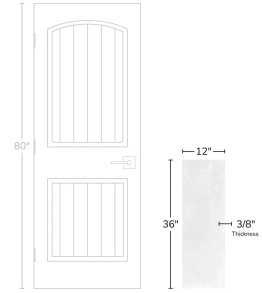

Urban Edge 12x36 Matte Ceramic Tile

[View Product](#)

SKU	ATIMPSBLN1236
Item size	11.81x35.45 inch
Tile Finish	Matte
Coverage	2.906
Sold By	box
Sq Ft Per Box	11.625
Tile Use	Indoor Walls, Light traffic floors, Shower Walls, Shower Floor, Steam Room, Heat areas up to 150F, Commercial walls
Recommended thinset	Laticrete 254 Platinum
Country of Origin	Spain

Material	Ceramic
Thickness	3/8 inch
Mounting type	Loose
Priced By	sf
Pieces Per Box	4
Weight	10.03
Shade Variation	V3 (moderate)
Recommended Grout 1	Laticrete Permacolor