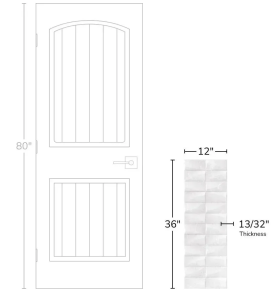

Urban Edge 3D Carved 12x36 Matte Ceramic Wall Tile

[View Product](#)

SKU	ATIMPSCONBLN1236
Item size	11.81x35.46 inch
Tile Finish	Matte
Coverage	2.906
Sold By	box
Sq Ft Per Box	11.625
Tile Use	Indoor Walls, Light traffic floors, Shower Walls, Shower Floor, Steam Room, Heat areas up to 150F, Commercial walls
Recommended thinset	Laticrete 254 Platinum
Country of Origin	Spain

Material	Ceramic
Thickness	13/32 inch
Mounting type	Loose
Priced By	sf
Pieces Per Box	4
Weight	10.03
Shade Variation	V3 (moderate)
Recommended Grout 1	Laticrete Permacolor