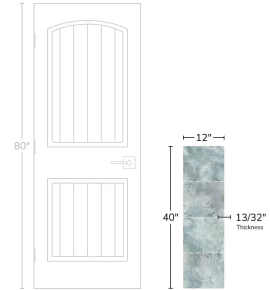

Urban Edge Exotic 12x40 Matte Textured Ceramic Wall Tile

[View Product](#)

SKU	ATIMPSDOTDEC
Item size	11.42x39.4 inch
Tile Finish	3rd Fired
Coverage	3.125
Sold By	box
Sq Ft Per Box	6.24
Tile Use	Indoor Walls, Light traffic floors, Shower Walls, Shower Floor, Steam Room, Heat areas up to 150F, Commercial walls
Recommended thinset	Laticrete 254 Platinum
Country of Origin	Spain

Material	Ceramic
Thickness	13/32 inch
Mounting type	Loose
Priced By	sf
Pieces Per Box	2
Weight	12.75
Shade Variation	V3 (moderate)
Recommended Grout 1	Laticrete Permacolor