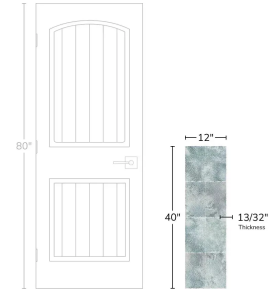

Urban Edge Exotic 12x40 Matte Textured Ceramic Wall Tile

[View Product](#)

SKU	ATIMPSDOTDEC
Item size	11.42x39.4 inch
Tile Finish	3rd Fired
Coverage	3.125
Sold By	box
Sq Ft Per Box	6.24
Tile Use	Indoor Walls, Light traffic floors, Shower Walls, Shower Floor, Steam Room, Heat areas up to 150F, Commercial walls
Recommended thinset	Laticrete 254 Platinum
Country of Origin	Spain

Material	Ceramic
Thickness	13/32 inch
Mounting type	Loose
Priced By	sf
Pieces Per Box	2
Weight	12.75
Shade Variation	V3 (moderate)
Recommended Grout 1	Laticrete Permacolor