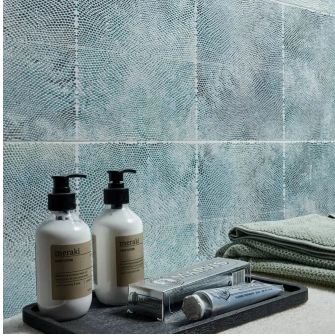

Urban Edge Exotic 12x40 Matte Textured Ceramic Wall Tile

[View Product](#)

SKU	ATIMPSDOTDEC
Item size	11.42x39.4 inch
Tile Finish	3rd Fired
Coverage	3.125
Sold By	box
Sq Ft Per Box	6.24
Tile Use	Indoor Walls, Light traffic floors, Shower Walls, Shower Floor, Steam Room, Heat areas up to 150F, Commercial walls
Recommended thinset	Laticrete 254 Platinum
Country of Origin	Spain

Material	Ceramic
Thickness	13/32 inch
Mounting type	Loose
Priced By	sf
Pieces Per Box	2
Weight	12.75
Shade Variation	V3 (moderate)
Recommended Grout 1	Laticrete Permacolor