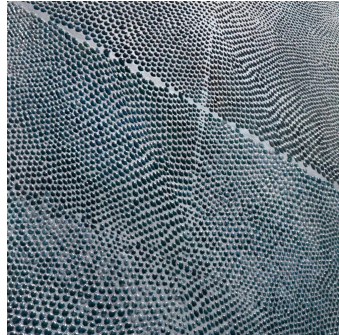

Urban Edge Exotic 12x40 Matte Textured Ceramic Wall Tile

[View Product](#)

SKU	ATIMPSDOTDEC
Item size	11.42x39.4 inch
Tile Finish	3rd Fired
Coverage	3.125
Sold By	box
Sq Ft Per Box	6.24
Tile Use	Indoor Walls, Light traffic floors, Shower Walls, Shower Floor, Steam Room, Heat areas up to 150F, Commercial walls
Recommended thinset	Laticrete 254 Platinum
Country of Origin	Spain

Material	Ceramic
Thickness	13/32 inch
Mounting type	Loose
Priced By	sf
Pieces Per Box	2
Weight	12.75
Shade Variation	V3 (moderate)
Recommended Grout 1	Laticrete Permacolor