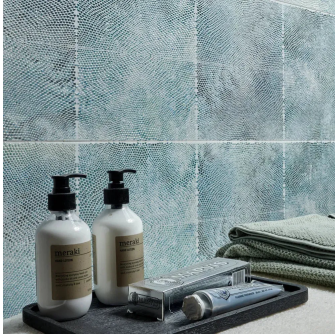

Urban Edge Exotic 12x40 Matte Textured Ceramic Wall Tile

[View Product](#)

SKU	ATIMPSDOTDEC
Item size	11.42x39.4 inch
Tile Finish	3rd Fired
Coverage	3.125
Sold By	box
Sq Ft Per Box	6.24
Tile Use	Indoor Walls, Light traffic floors, Shower Walls, Shower Floor, Steam Room, Heat areas up to 150F, Commercial walls
Recommended thinset	Laticrete 254 Platinum
Country of Origin	Spain

Material	Ceramic
Thickness	13/32 inch
Mounting type	Loose
Priced By	sf
Pieces Per Box	2
Weight	12.75
Shade Variation	V3 (moderate)
Recommended Grout 1	Laticrete Permacolor