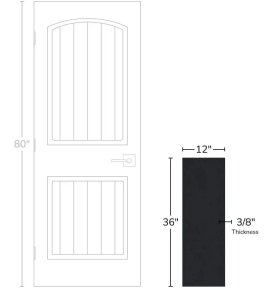

Urban Edge Slate Black 12x36 Matte Ceramic Tile

[View Product](#)

SKU	ATIMPSSLTBLK	Material	Ceramic
Item size	11.81x35.44 inch	Thickness	3/8 inch
Tile Finish	Matte	Mounting type	Loose
Coverage	2.906	Priced By	sf
Sold By	box	Pieces Per Box	4
Sq Ft Per Box	11.623	Weight	9.75
Tile Use	Indoor Walls, Light traffic floors, Shower Walls, Shower Floor, Steam Room, Heat areas up to 150F, Commercial walls	Shade Variation	V3 (moderate)
Recommended thinset	Laticrete 254 Platinum	Recommended Grout 1	Laticrete Permacolor
Country of Origin	Spain		