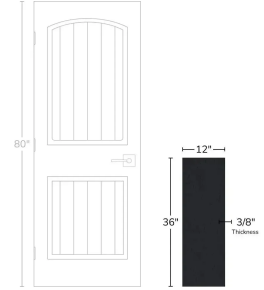

Urban Edge Slate Black 12x36 Matte Ceramic Tile

[View Product](#)

SKU	ATIMPSSLTBLK
Item size	11.81x35.44 inch
Tile Finish	Matte
Coverage	2.906
Sold By	box
Sq Ft Per Box	11.623
Tile Use	Indoor Walls, Light traffic floors, Shower Walls, Shower Floor, Steam Room, Heat areas up to 150F, Commercial walls
Recommended thinset	Laticrete 254 Platinum
Country of Origin	Spain

Material	Ceramic
Thickness	3/8 inch
Mounting type	Loose
Priced By	sf
Pieces Per Box	4
Weight	9.75
Shade Variation	V3 (moderate)
Recommended Grout 1	Laticrete Permacolor