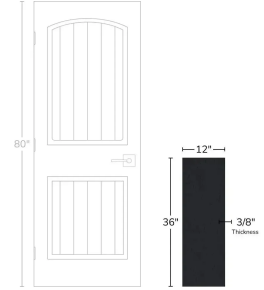

# Urban Edge Slate Black 12x36 Matte Ceramic Tile

[View Product](#)

SKU	ATIMPSSLTBLK
Item size	11.81x35.44 inch
Tile Finish	Matte
Coverage	2.906
Sold By	box
Sq Ft Per Box	11.623
Tile Use	Indoor Walls, Light traffic floors, Shower Walls, Shower Floor, Steam Room, Heat areas up to 150F, Commercial walls
Recommended thinset	Laticrete 254 Platinum
Country of Origin	Spain

Material	Ceramic
Thickness	3/8 inch
Mounting type	Loose
Priced By	sf
Pieces Per Box	4
Weight	9.75
Shade Variation	V3 (moderate)
Recommended Grout 1	Laticrete Permacolor