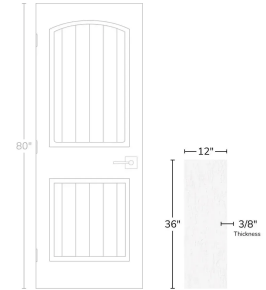

# Urban Edge Slate White 12x36 Matte Ceramic Tile

[View Product](#)

SKU	ATIMPSSLTWHHT	Material	Ceramic
Item size	11.81x35.43 inch	Thickness	3/8 inch
Tile Finish	Matte	Mounting type	Loose
Coverage	2.906	Priced By	sf
Sold By	box	Pieces Per Box	4
Sq Ft Per Box	11.623	Weight	9.75
Tile Use	Indoor Walls, Light traffic floors, Shower Walls, Shower Floor, Steam Room, Heat areas up to 150F, Commercial walls	Shade Variation	V3 (moderate)
Recommended thinset	Laticrete 254 Platinum	Recommended Grout 1	Laticrete Permacolor
Country of Origin	Spain		