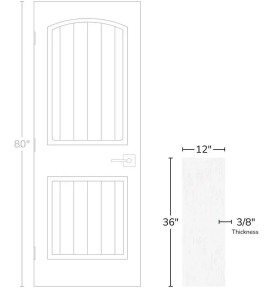

Urban Edge Slate White 12x36 Matte Ceramic Tile

[View Product](#)

SKU	ATIMPSSLTWHHT
Item size	11.81x35.43 inch
Tile Finish	Matte
Coverage	2.906
Sold By	box
Sq Ft Per Box	11.623
Tile Use	Indoor Walls, Light traffic floors, Shower Walls, Shower Floor, Steam Room, Heat areas up to 150F, Commercial walls
Recommended thinset	Laticrete 254 Platinum
Country of Origin	Spain

Material	Ceramic
Thickness	3/8 inch
Mounting type	Loose
Priced By	sf
Pieces Per Box	4
Weight	9.75
Shade Variation	V3 (moderate)
Recommended Grout 1	Laticrete Permacolor