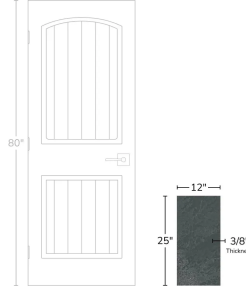

Avalon Slate Black 12x25 Porcelain Tile

[View Product](#)

SKU	ATJUMBLK1225	Material	Colored Body Porcelain
Item size	12.5x25 inch	Thickness	3/8 inch
Mounting type	Loose	Coverage	2.171
Priced By	sf	Sold By	box
Pieces Per Box	7	Sq Ft Per Box	15.191
Weight	3.979	Tile Use	Outdoors, Indoor Walls, Light traffic floors, High traffic floors, Shower Walls, Shower Floor, Steam Room, Heat areas up to 150F, Commercial walls, Commercial Floors
Shade Variation	V3 (moderate)	Tile Edges	Pressed
Recommended thinset	Laticrete 254 Platinum	Recommended Grout 1	Laticrete Permacolor White
Country of Origin	Spain		