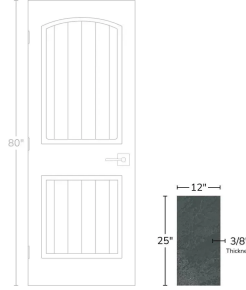

Avalon Slate Black 12x25 Porcelain Tile

[View Product](#)

SKU	ATJUMBLK1225
Item size	12.5x25 inch
Mounting type	Loose
Priced By	sf
Pieces Per Box	7
Weight	3.979
Shade Variation	V3 (moderate)
Recommended thinset	Laticrete 254 Platinum
Country of Origin	Spain

Material	Colored Body Porcelain
Thickness	3/8 inch
Coverage	2.171
Sold By	box
Sq Ft Per Box	15.191
Tile Use	Outdoors, Indoor Walls, Light traffic floors, High traffic floors, Shower Walls, Shower Floor, Steam Room, Heat areas up to 150F, Commercial walls, Commercial Floors
Tile Edges	Pressed
Recommended Grout 1	Laticrete Permacolor White