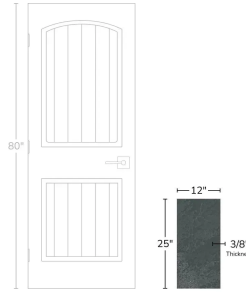

Avalon Slate Black 12x25 Porcelain Tile

[View Product](#)

SKU	ATJUMBLK1225
Item size	12.5x25 inch
Mounting type	Loose
Priced By	sf
Pieces Per Box	7
Weight	3.979
Shade Variation	V3 (moderate)
Recommended thinset	Laticrete 254 Platinum
Country of Origin	Spain

Material	Colored Body Porcelain
Thickness	3/8 inch
Coverage	2.171
Sold By	box
Sq Ft Per Box	15.191
Tile Use	Outdoors, Indoor Walls, Light traffic floors, High traffic floors, Shower Walls, Shower Floor, Steam Room, Heat areas up to 150F, Commercial walls, Commercial Floors
Tile Edges	Pressed
Recommended Grout 1	Laticrete Permacolor White