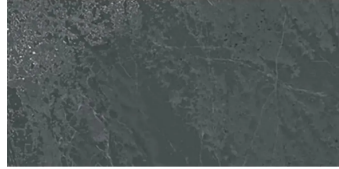

Avalon Slate Black 12x25 Porcelain Tile

[View Product](#)

SKU	ATJUMBLK1225	Material	Colored Body Porcelain
Item size	12.5x25 inch	Thickness	3/8 inch
Mounting type	Loose	Coverage	2.171
Priced By	sf	Sold By	box
Pieces Per Box	7	Sq Ft Per Box	15.191
Weight	3.979	Tile Use	Outdoors, Indoor Walls, Light traffic floors, High traffic floors, Shower Walls, Shower Floor, Steam Room, Heat areas up to 150F, Commercial walls, Commercial Floors
Shade Variation	V3 (moderate)	Tile Edges	Pressed
Recommended thinset	Laticrete 254 Platinum	Recommended Grout 1	Laticrete Permacolor White
Country of Origin	Spain		