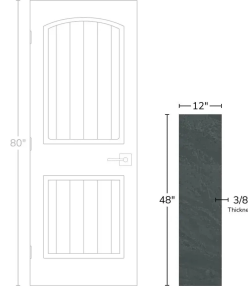

Avalon Slate Black 12x48 Porcelain Tile

[View Product](#)

SKU	ATJUMBLK1248	Material	Colored Body Porcelain
Item size	11.8x47.3 inch	Thickness	3/8 inch
Mounting type	Loose	Coverage	3.876
Priced By	sf	Sold By	box
Pieces Per Box	3	Sq Ft Per Box	11.628
Weight	4.961	Tile Use	Outdoors, Indoor Walls, Light traffic floors, High traffic floors, Shower Walls, Steam Room, Heat areas up to 150F, Commercial walls, Commercial Floors
Shade Variation	V3 (moderate)	Tile Edges	Rectified
Recommended thinset	Laticrete 254 Platinum	Recommended Grout 1	Laticrete Permacolor White
Country of Origin	Spain		