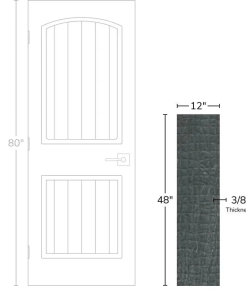

# Avalon Slate Black Exotic 12x48 Porcelain Tile

[View Product](#)

SKU	ATJUMBLKTEX
Item size	11.8x47.3 inch
Mounting type	Loose
Priced By	sf
Pieces Per Box	3
Weight	4.961
Shade Variation	V3 (moderate)
Recommended thinset	Laticrete 254 Platinum
Country of Origin	Spain

Material	Colored Body Porcelain
Thickness	3/8 inch
Coverage	3.876
Sold By	box
Sq Ft Per Box	11.628
Tile Use	Outdoors, Indoor Walls, Light traffic floors, Shower Walls, Steam Room, Heat areas up to 150F, Commercial walls
Tile Edges	Rectified
Recommended Grout 1	Laticrete Permacolor White