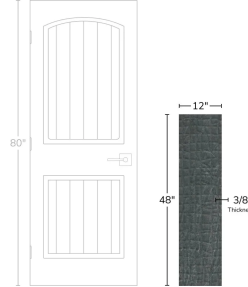

Avalon Slate Black Exotic 12x48 Porcelain Tile

[View Product](#)

SKU	ATJUMBLKTEX	Material	Colored Body Porcelain
Item size	11.8x47.3 inch	Thickness	3/8 inch
Mounting type	Loose	Coverage	3.876
Priced By	sf	Sold By	box
Pieces Per Box	3	Sq Ft Per Box	11.628
Weight	4.961	Tile Use	Outdoors, Indoor Walls, Light traffic floors, Shower Walls, Steam Room, Heat areas up to 150F, Commercial walls
Shade Variation	V3 (moderate)	Tile Edges	Rectified
Recommended thinset	Laticrete 254 Platinum	Recommended Grout 1	Laticrete Permacolor White
Country of Origin	Spain		