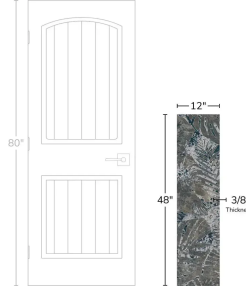

Avalon Slate Black Tropic 12x48 Porcelain Tile

[View Product](#)

SKU	ATJUMBLKTROP
Item size	11.8x47.3 inch
Mounting type	Loose
Priced By	sf
Pieces Per Box	3
Weight	4.987
Shade Variation	V3 (moderate)
Recommended thinset	Laticrete 254 Platinum
Country of Origin	Spain

Material	Colored Body Porcelain
Thickness	3/8 inch
Coverage	3.876
Sold By	box
Sq Ft Per Box	11.628
Tile Use	Indoor Walls, Shower Walls, Heat areas up to 150F, Commercial walls
Tile Edges	Rectified
Recommended Grout 1	Laticrete Permacolor White