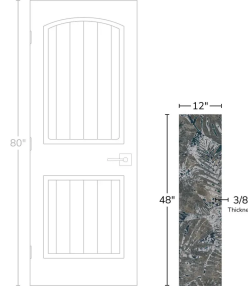

Avalon Slate Black Tropic 12x48 Porcelain Tile

[View Product](#)

| | | | |
|---------------------|------------------------|---------------------|---|
| SKU | ATJUMBLKTROP | Material | Colored Body Porcelain |
| Item size | 11.8x47.3 inch | Thickness | 3/8 inch |
| Mounting type | Loose | Coverage | 3.876 |
| Priced By | sf | Sold By | box |
| Pieces Per Box | 3 | Sq Ft Per Box | 11.628 |
| Weight | 4.987 | Tile Use | Indoor Walls, Shower Walls, Heat areas up to 150F, Commercial walls |
| Shade Variation | V3 (moderate) | Tile Edges | Rectified |
| Recommended thinset | Laticrete 254 Platinum | Recommended Grout 1 | Laticrete Permacolor White |
| Country of Origin | Spain | | |