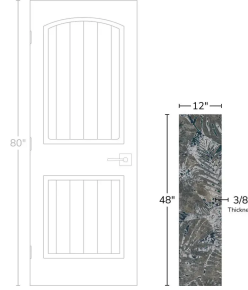

Avalon Slate Black Tropic 12x48 Porcelain Tile

[View Product](#)

SKU	ATJUMBLKTROP	Material	Colored Body Porcelain
Item size	11.8x47.3 inch	Thickness	3/8 inch
Mounting type	Loose	Coverage	3.876
Priced By	sf	Sold By	box
Pieces Per Box	3	Sq Ft Per Box	11.628
Weight	4.987	Tile Use	Indoor Walls, Shower Walls, Heat areas up to 150F, Commercial walls
Shade Variation	V3 (moderate)	Tile Edges	Rectified
Recommended thinset	Laticrete 254 Platinum	Recommended Grout 1	Laticrete Permacolor White
Country of Origin	Spain		