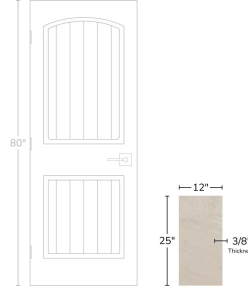

# Avalon Slate Beige 12x25 Porcelain Tile

[View Product](#)

SKU	ATJUMPRL1225
Item size	12.5x25 inch
Mounting type	Loose
Priced By	sf
Pieces Per Box	7
Weight	3.979
Shade Variation	V3 (moderate)
Recommended thinset	Laticrete 254 Platinum
Country of Origin	Spain

Material	Colored Body Porcelain
Thickness	3/8 inch
Coverage	2.171
Sold By	box
Sq Ft Per Box	15.191
Tile Use	Outdoors, Indoor Walls, Light traffic floors, High traffic floors, Shower Walls, Shower Floor, Steam Room, Heat areas up to 150F, Commercial walls, Commercial Floors
Tile Edges	Pressed
Recommended Grout 1	Laticrete Permacolor White