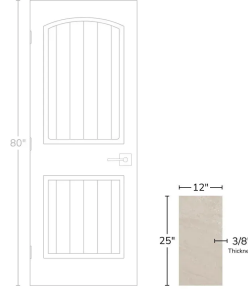

Avalon Slate Beige 12x25 Porcelain Tile

[View Product](#)

SKU	ATJUMPRL1225	Material	Colored Body Porcelain
Item size	12.5x25 inch	Thickness	3/8 inch
Mounting type	Loose	Coverage	2.171
Priced By	sf	Sold By	box
Pieces Per Box	7	Sq Ft Per Box	15.191
Weight	3.979	Tile Use	Outdoors, Indoor Walls, Light traffic floors, High traffic floors, Shower Walls, Shower Floor, Steam Room, Heat areas up to 150F, Commercial walls, Commercial Floors
Shade Variation	V3 (moderate)	Tile Edges	Pressed
Recommended thinset	Laticrete 254 Platinum	Recommended Grout 1	Laticrete Permacolor White
Country of Origin	Spain		