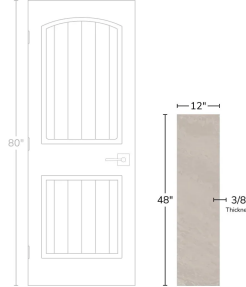

# Avalon Slate Beige 12x48 Porcelain Tile

[View Product](#)

SKU	ATJUMPRL1248	Material	Colored Body Porcelain
Item size	11.8x47.3 inch	Thickness	3/8 inch
Mounting type	Loose	Coverage	3.876
Priced By	sf	Sold By	box
Pieces Per Box	3	Sq Ft Per Box	11.628
Weight	4.961	Tile Use	Outdoors, Indoor Walls, Light traffic floors, High traffic floors, Shower Walls, Steam Room, Heat areas up to 150F, Commercial walls, Commercial Floors
Shade Variation	V3 (moderate)	Tile Edges	Rectified
Recommended thinset	Laticrete 254 Platinum	Recommended Grout 1	Laticrete Permacolor White
Country of Origin	Spain		