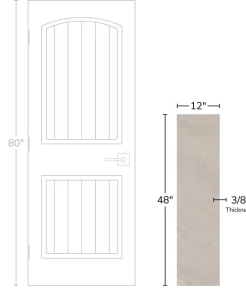

Avalon Slate Beige 12x48 Porcelain Tile

[View Product](#)

SKU	ATJUMPRL1248
Item size	11.8x47.3 inch
Mounting type	Loose
Priced By	sf
Pieces Per Box	3
Weight	4.961
Shade Variation	V3 (moderate)
Recommended thinset	Laticrete 254 Platinum
Country of Origin	Spain

Material	Colored Body Porcelain
Thickness	3/8 inch
Coverage	3.876
Sold By	box
Sq Ft Per Box	11.628
Tile Use	Outdoors, Indoor Walls, Light traffic floors, High traffic floors, Shower Walls, Steam Room, Heat areas up to 150F, Commercial walls, Commercial Floors
Tile Edges	Rectified
Recommended Grout 1	Laticrete Permacolor White