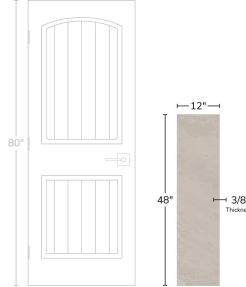

Avalon Slate Beige 12x48 Porcelain Tile

[View Product](#)

SKU	ATJUMPRL1248	Material	Colored Body Porcelain
Item size	11.8x47.3 inch	Thickness	3/8 inch
Mounting type	Loose	Coverage	3.876
Priced By	sf	Sold By	box
Pieces Per Box	3	Sq Ft Per Box	11.628
Weight	4.961	Tile Use	Outdoors, Indoor Walls, Light traffic floors, High traffic floors, Shower Walls, Steam Room, Heat areas up to 150F, Commercial walls, Commercial Floors
Shade Variation	V3 (moderate)	Tile Edges	Rectified
Recommended thinset	Laticrete 254 Platinum	Recommended Grout 1	Laticrete Permacolor White
Country of Origin	Spain		