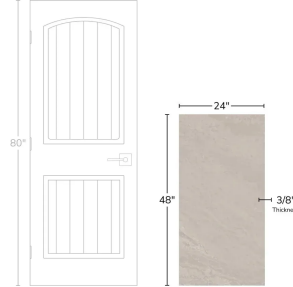

Avalon Slate Beige 24x48 Porcelain Tile

[View Product](#)

SKU	ATJUMPRL2448	Material	Colored Body Porcelain
Item size	23.6x47.3 inch	Thickness	3/8 inch
Mounting type	Loose	Coverage	7.752
Priced By	sf	Sold By	box
Pieces Per Box	2	Sq Ft Per Box	15.504
Weight	5.086	Tile Use	Outdoors, Indoor Walls, Light traffic floors, High traffic floors, Shower Walls, Steam Room, Heat areas up to 150F, Commercial walls, Commercial Floors
Shade Variation	V3 (moderate)	Tile Edges	Rectified
Recommended thinset	Laticrete 254 Platinum	Recommended Grout 1	Laticrete Permacolor White
Country of Origin	Spain		