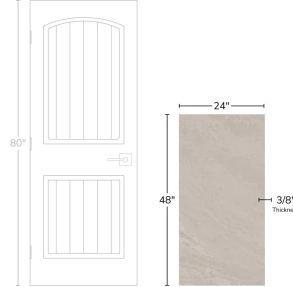

Avalon Slate Beige 24x48 Porcelain Tile

[View Product](#)

SKU	ATJUMPRL2448	Material	Colored Body Porcelain
Item size	23.6x47.3 inch	Thickness	3/8 inch
Mounting type	Loose	Coverage	7.752
Priced By	sf	Sold By	box
Pieces Per Box	2	Sq Ft Per Box	15.504
Weight	5.086	Tile Use	Outdoors, Indoor Walls, Light traffic floors, High traffic floors, Shower Walls, Steam Room, Heat areas up to 150F, Commercial walls, Commercial Floors
Shade Variation	V3 (moderate)	Tile Edges	Rectified
Recommended thinset	Laticrete 254 Platinum	Recommended Grout 1	Laticrete Permacolor White
Country of Origin	Spain		