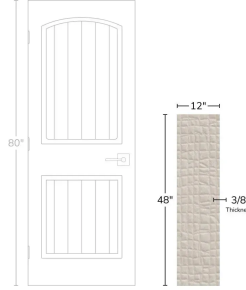

# Avalon Slate Beige Exotic 12x48 Porcelain Tile

[View Product](#)

SKU	ATJUMPRLTEX
Item size	11.8x47.3 inch
Mounting type	Loose
Priced By	sf
Pieces Per Box	3
Weight	4.961
Shade Variation	V3 (moderate)
Recommended thinset	Laticrete 254 Platinum
Country of Origin	Spain

Material	Colored Body Porcelain
Thickness	3/8 inch
Coverage	3.876
Sold By	box
Sq Ft Per Box	11.628
Tile Use	Outdoors, Indoor Walls, Light traffic floors, Shower Walls, Steam Room, Heat areas up to 150F, Commercial walls
Tile Edges	Rectified
Recommended Grout 1	Laticrete Permacolor White