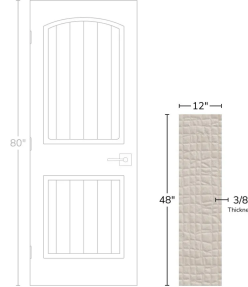

# Avalon Slate Beige Exotic 12x48 Porcelain Tile

[View Product](#)

SKU	ATJUMPRLTEX	Material	Colored Body Porcelain
Item size	11.8x47.3 inch	Thickness	3/8 inch
Mounting type	Loose	Coverage	3.876
Priced By	sf	Sold By	box
Pieces Per Box	3	Sq Ft Per Box	11.628
Weight	4.961	Tile Use	Outdoors, Indoor Walls, Light traffic floors, Shower Walls, Steam Room, Heat areas up to 150F, Commercial walls
Shade Variation	V3 (moderate)	Tile Edges	Rectified
Recommended thinset	Laticrete 254 Platinum	Recommended Grout 1	Laticrete Permacolor White
Country of Origin	Spain		