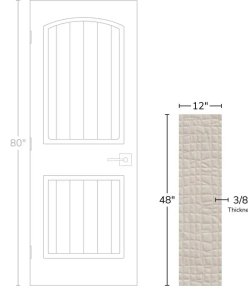

Avalon Slate Beige Exotic 12x48 Porcelain Tile

[View Product](#)

SKU	ATJUMPRLTEX	Material	Colored Body Porcelain
Item size	11.8x47.3 inch	Thickness	3/8 inch
Mounting type	Loose	Coverage	3.876
Priced By	sf	Sold By	box
Pieces Per Box	3	Sq Ft Per Box	11.628
Weight	4.961	Tile Use	Outdoors, Indoor Walls, Light traffic floors, Shower Walls, Steam Room, Heat areas up to 150F, Commercial walls
Shade Variation	V3 (moderate)	Tile Edges	Rectified
Recommended thinset	Laticrete 254 Platinum	Recommended Grout 1	Laticrete Permacolor White
Country of Origin	Spain		