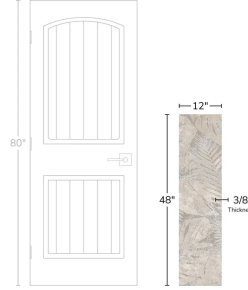

Avalon Slate Beige Tropic 12x48 Porcelain Tile

[View Product](#)

SKU	ATJUMPRLTROP	Material	Colored Body Porcelain
Item size	11.8x47.3 inch	Thickness	3/8 inch
Mounting type	Loose	Coverage	3.876
Priced By	sf	Sold By	box
Pieces Per Box	3	Sq Ft Per Box	11.628
Weight	4.987	Tile Use	Indoor Walls, Shower Walls, Heat areas up to 150F, Commercial walls
Shade Variation	V3 (moderate)	Tile Edges	Rectified
Recommended thinset	Laticrete 254 Platinum	Recommended Grout 1	Laticrete Permacolor White
Country of Origin	Spain		