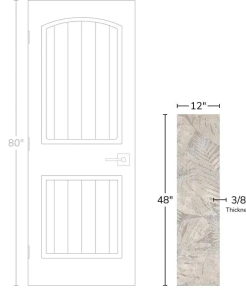

Avalon Slate Beige Tropic 12x48 Porcelain Tile

[View Product](#)

SKU	ATJUMPRLTROP
Item size	11.8x47.3 inch
Mounting type	Loose
Priced By	sf
Pieces Per Box	3
Weight	4.987
Shade Variation	V3 (moderate)
Recommended thinset	Laticrete 254 Platinum
Country of Origin	Spain

Material	Colored Body Porcelain
Thickness	3/8 inch
Coverage	3.876
Sold By	box
Sq Ft Per Box	11.628
Tile Use	Indoor Walls, Shower Walls, Heat areas up to 150F, Commercial walls
Tile Edges	Rectified
Recommended Grout 1	Laticrete Permacolor White