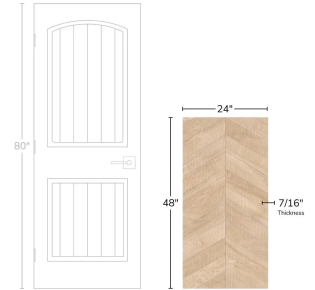

Chevron Maple 24x48 Wood Look Matte Porcelain Tile

[View Product](#)

SKU	ATZENCHVMAP2448
Item size	23.7x47.25 inch
Tile Finish	Matte
Coverage	7.745
Sold By	box
Sq Ft Per Box	15.49
Tile Use	Outdoors, Indoor Walls, Light traffic floors, High traffic floors, Shower Walls, Shower Floor, Steam Room, Heat areas up to 150F, Commercial walls, Commercial Floors
Tile Edges	Rectified
Recommended Grout 1	Laticrete Permacolor White

Material	Colored Body Porcelain
Thickness	7/16 inch
Mounting type	Loose
Priced By	sf
Pieces Per Box	2
Weight	5.19
Shade Variation	V2 (slight)
Recommended thinset	Laticrete 254 Platinum
Country of Origin	Spain