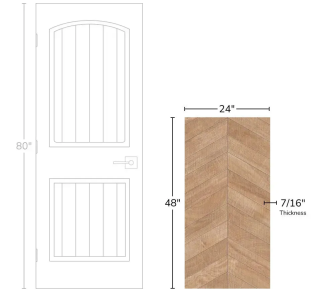

Chevron Natural 24x48 Wood Look Matte Porcelain Tile

[View Product](#)

SKU	ATZENCHVNAT2448
Item size	23.7x47.25 inch
Tile Finish	Matte
Coverage	7.745
Sold By	box
Sq Ft Per Box	15.49
Tile Use	Outdoors, Indoor Walls, Light traffic floors, High traffic floors, Shower Walls, Shower Floor, Steam Room, Heat areas up to 150F, Commercial walls, Commercial Floors
Tile Edges	Rectified
Recommended Grout 1	Laticrete Permacolor White

Material	Colored Body Porcelain
Thickness	7/16 inch
Mounting type	Loose
Priced By	sf
Pieces Per Box	2
Weight	5.19
Shade Variation	V2 (slight)
Recommended thinset	Laticrete 254 Platinum
Country of Origin	Spain