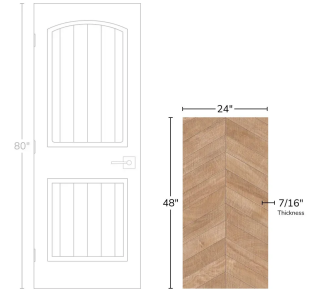

Chevron Natural 24x48 Wood Look Matte Porcelain Tile

[View Product](#)

SKU	ATZENCHVNAT2448
Item size	23.7x47.25 inch
Tile Finish	Matte
Coverage	7.745
Sold By	box
Sq Ft Per Box	15.49
Tile Use	Outdoors, Indoor Walls, Light traffic floors, High traffic floors, Shower Walls, Shower Floor, Steam Room, Heat areas up to 150F, Commercial walls, Commercial Floors
Tile Edges	Rectified
Recommended Grout 1	Laticrete Permacolor White

Material	Colored Body Porcelain
Thickness	7/16 inch
Mounting type	Loose
Priced By	sf
Pieces Per Box	2
Weight	5.19
Shade Variation	V2 (slight)
Recommended thinset	Laticrete 254 Platinum
Country of Origin	Spain