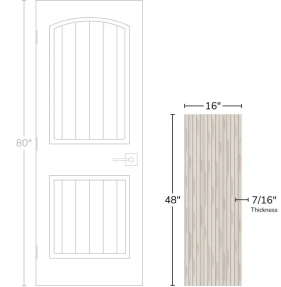

White 16x48 Wood Look Matte Ceramic Tile

[View Product](#)

SKU	ATZENDECBLN1648	Material	Ceramic
Item size	15.75x47.25 inch	Thickness	7/16 inch
Tile Finish	Matte	Mounting type	Loose
Coverage	5.168	Priced By	sf
Sold By	box	Pieces Per Box	3
Sq Ft Per Box	15.494	Weight	3.856
Tile Use	Indoor Walls, Shower Walls, Steam Room, Heat areas up to 150F, Commercial walls	Shade Variation	V2 (slight)
Tile Edges	Rectified	Recommended thinset	Laticrete 254 Platinum
Recommended Grout 1	Laticrete Permacolor White	Country of Origin	Spain