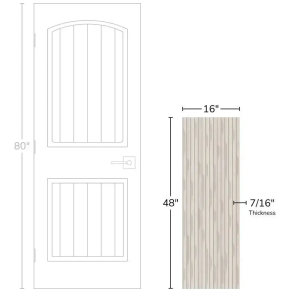

White 16x48 Wood Look Matte Ceramic Tile

[View Product](#)

SKU	ATZENDECBLN1648
Item size	15.75x47.25 inch
Tile Finish	Matte
Coverage	5.168
Sold By	box
Sq Ft Per Box	15.494
Tile Use	Indoor Walls, Shower Walls, Steam Room, Heat areas up to 150F, Commercial walls
Tile Edges	Rectified
Recommended Grout 1	Laticrete Permacolor White

Material	Ceramic
Thickness	7/16 inch
Mounting type	Loose
Priced By	sf
Pieces Per Box	3
Weight	3.856
Shade Variation	V2 (slight)
Recommended thinset	Laticrete 254 Platinum
Country of Origin	Spain