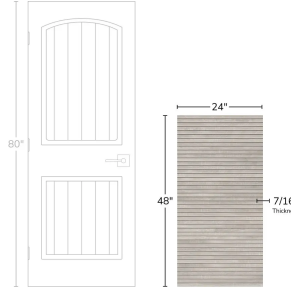

# Gray 24x48 Fluted Matte Porcelain Wood Look Tile

[View Product](#)

|                     |   |
|---------------------|---|
| SKU                 | ATZENDECGRE2448   |
| Item size           | 23.7x47.25 inch   |
| Tile Finish         | Matte   |
| Coverage            | 7.745   |
| Sold By             | box   |
| Sq Ft Per Box       | 15.49   |
| Tile Use            | Outdoors, Indoor Walls, Light traffic floors, High traffic floors, Shower Walls, Shower Floor, Steam Room, Heat areas up to 150F, Commercial walls, Commercial Floors |
| Tile Edges          | Rectified   |
| Recommended Grout 1 | Laticrete Permacolor White  |

|                     |                        |
|---------------------|------------------------|
| Material            | Colored Body Porcelain |
| Thickness           | 7/16 inch              |
| Mounting type       | Loose                  |
| Priced By           | sf                     |
| Pieces Per Box      | 2                      |
| Weight              | 5.195                  |
| Shade Variation     | V2 (slight)            |
| Recommended thinset | Laticrete 254 Platinum |
| Country of Origin   | Spain                  |