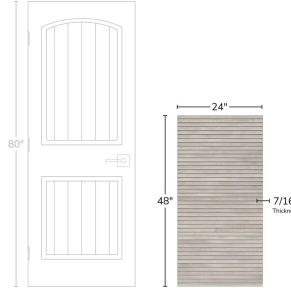

Gray 24x48 Fluted Matte Porcelain Wood Look Tile

[View Product](#)

SKU	ATZENDECGRE2448
Item size	23.7x47.25 inch
Tile Finish	Matte
Coverage	7.745
Sold By	box
Sq Ft Per Box	15.49
Tile Use	Outdoors, Indoor Walls, Light traffic floors, High traffic floors, Shower Walls, Shower Floor, Steam Room, Heat areas up to 150F, Commercial walls, Commercial Floors
Tile Edges	Rectified
Recommended Grout 1	Laticrete Permacolor White

Material	Colored Body Porcelain
Thickness	7/16 inch
Mounting type	Loose
Priced By	sf
Pieces Per Box	2
Weight	5.195
Shade Variation	V2 (slight)
Recommended thinset	Laticrete 254 Platinum
Country of Origin	Spain