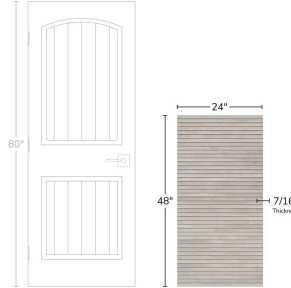

Gray 24x48 Fluted Matte Porcelain Wood Look Tile

[View Product](#)

SKU	ATZENDECGRE2448
Item size	23.7x47.25 inch
Tile Finish	Matte
Coverage	7.745
Sold By	box
Sq Ft Per Box	15.49
Tile Use	Outdoors, Indoor Walls, Light traffic floors, High traffic floors, Shower Walls, Shower Floor, Steam Room, Heat areas up to 150F, Commercial walls, Commercial Floors
Tile Edges	Rectified
Recommended Grout 1	Laticrete Permacolor White

Material	Colored Body Porcelain
Thickness	7/16 inch
Mounting type	Loose
Priced By	sf
Pieces Per Box	2
Weight	5.195
Shade Variation	V2 (slight)
Recommended thinset	Laticrete 254 Platinum
Country of Origin	Spain